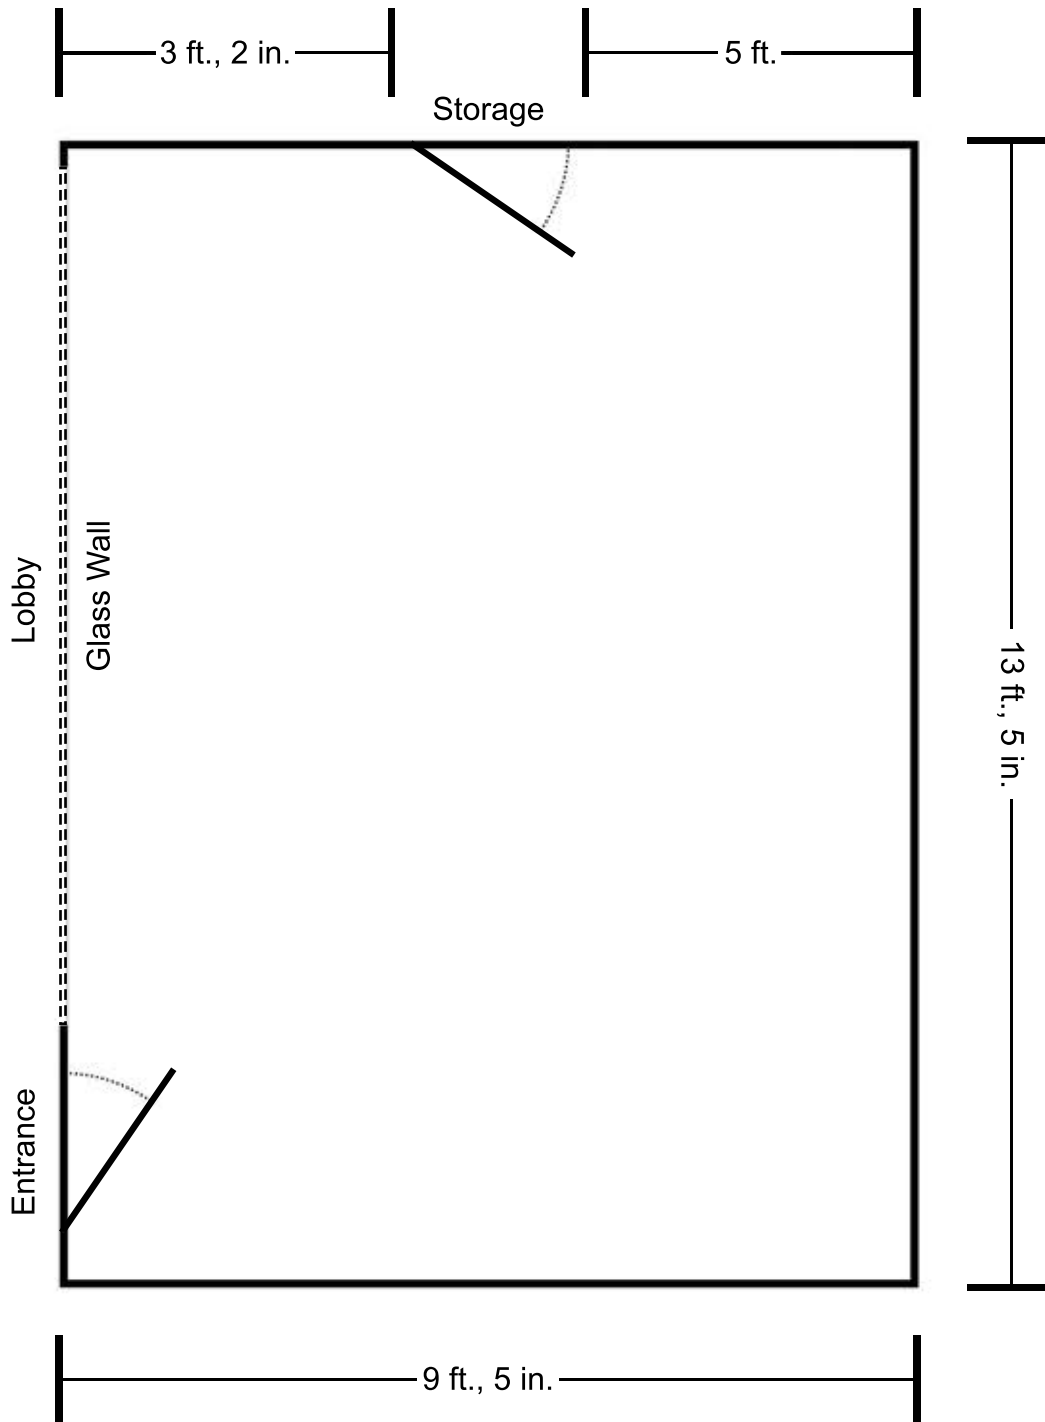

# Plan: The Little Gallery BGSU Firelands College

## Pedestals

3 - 17" x 24" x 32"  
 1 - 12" x 31" x 34"  
 1 - 13" x 25" x 32"  
 1 - 24" x 24" x 36"

1 - 18" x 48" x 48"  
 1 - 12" x 12" x 18"  
 1 - 12" x 12" x 12"

## vertical

5 - 15" x 15" x 45"