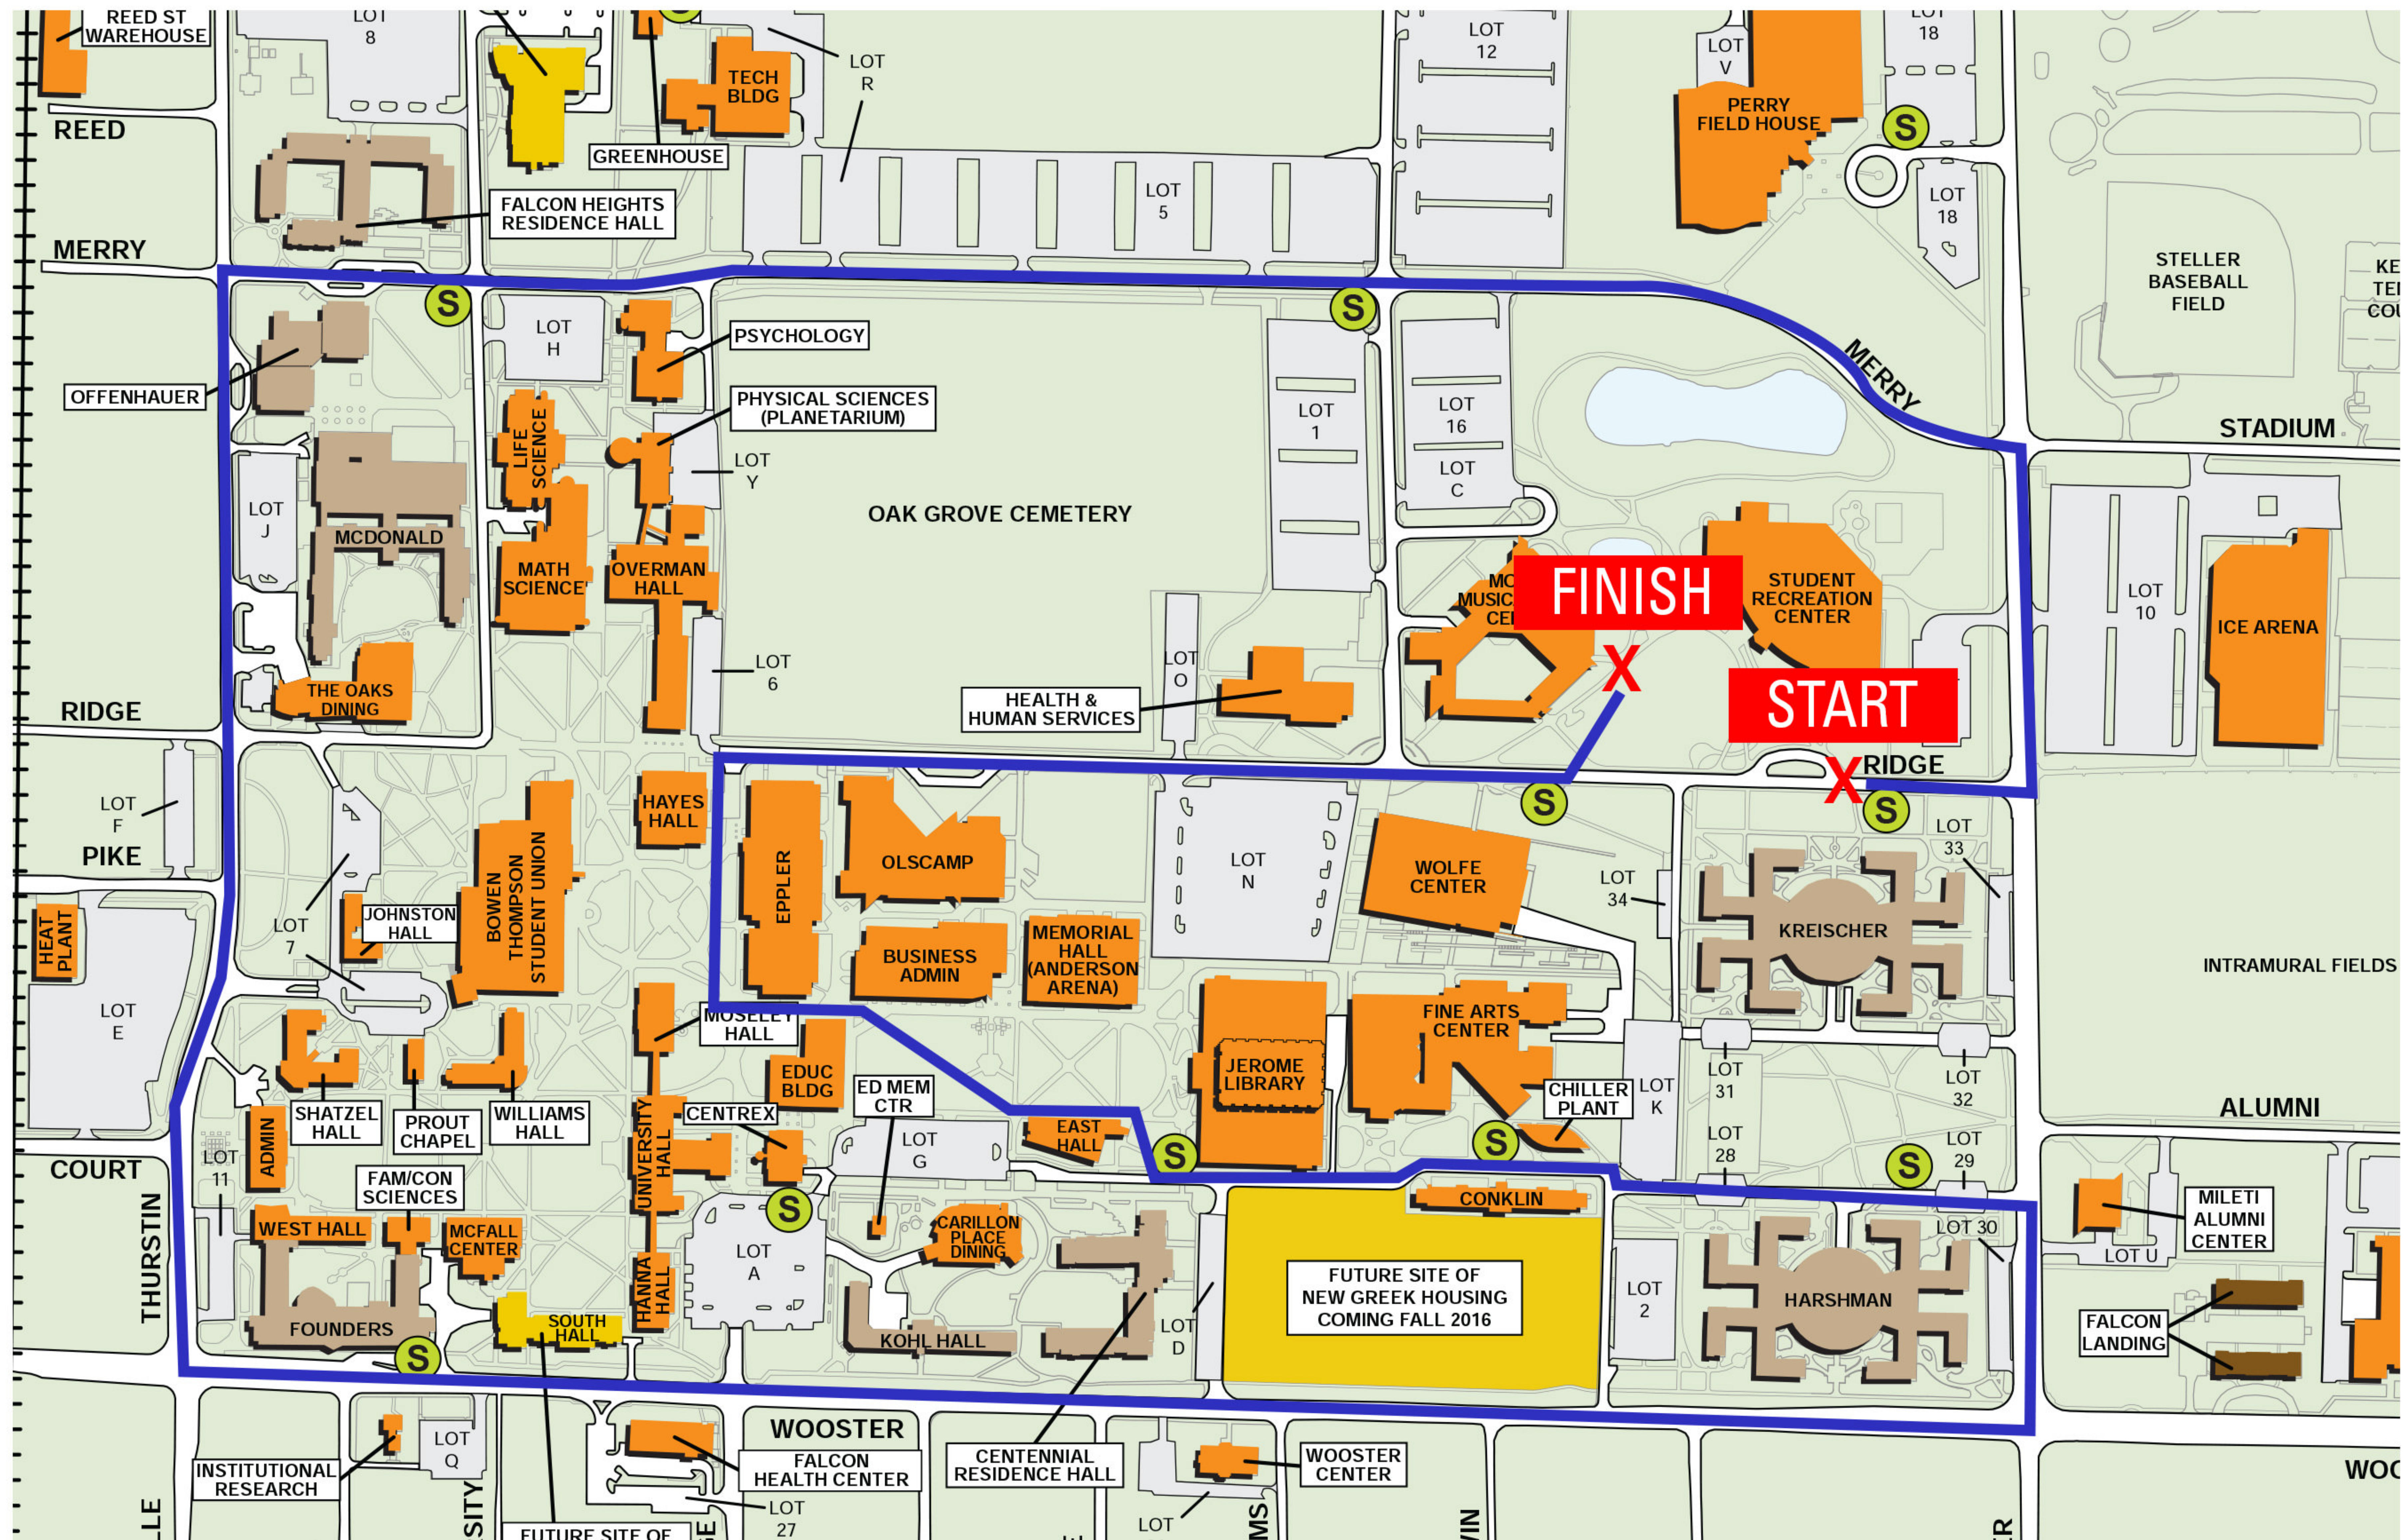

# 5K MAP

STARTS AT KREISCHER  
FINISH AT MOORE MUSICAL ARTS.