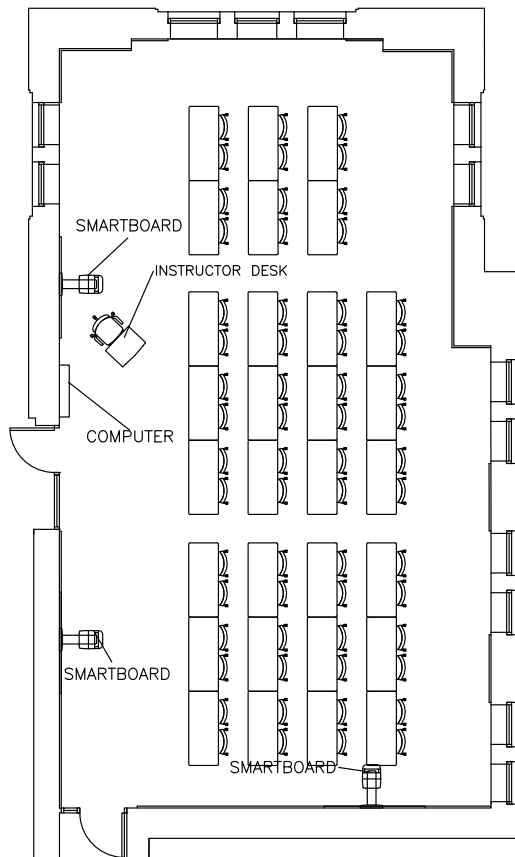

UNIVERSITY HALL 111

ROOM CAPACITY: 60

Note: White Boards around Perimeter of Room