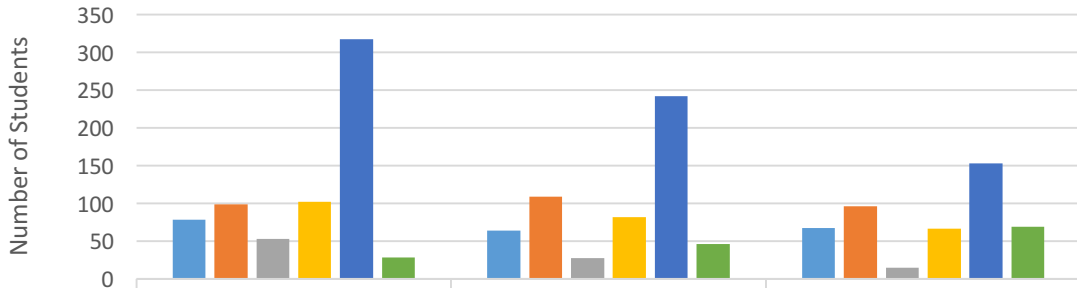

Department of Engineering Technologies

	Fa 18	Fa 17	Fa 16
ECET	78	64	67
ENGT	99	109	96
MET	53	27	15
QS	102	82	66
Aviation	317	242	153
MTM	28	46	69