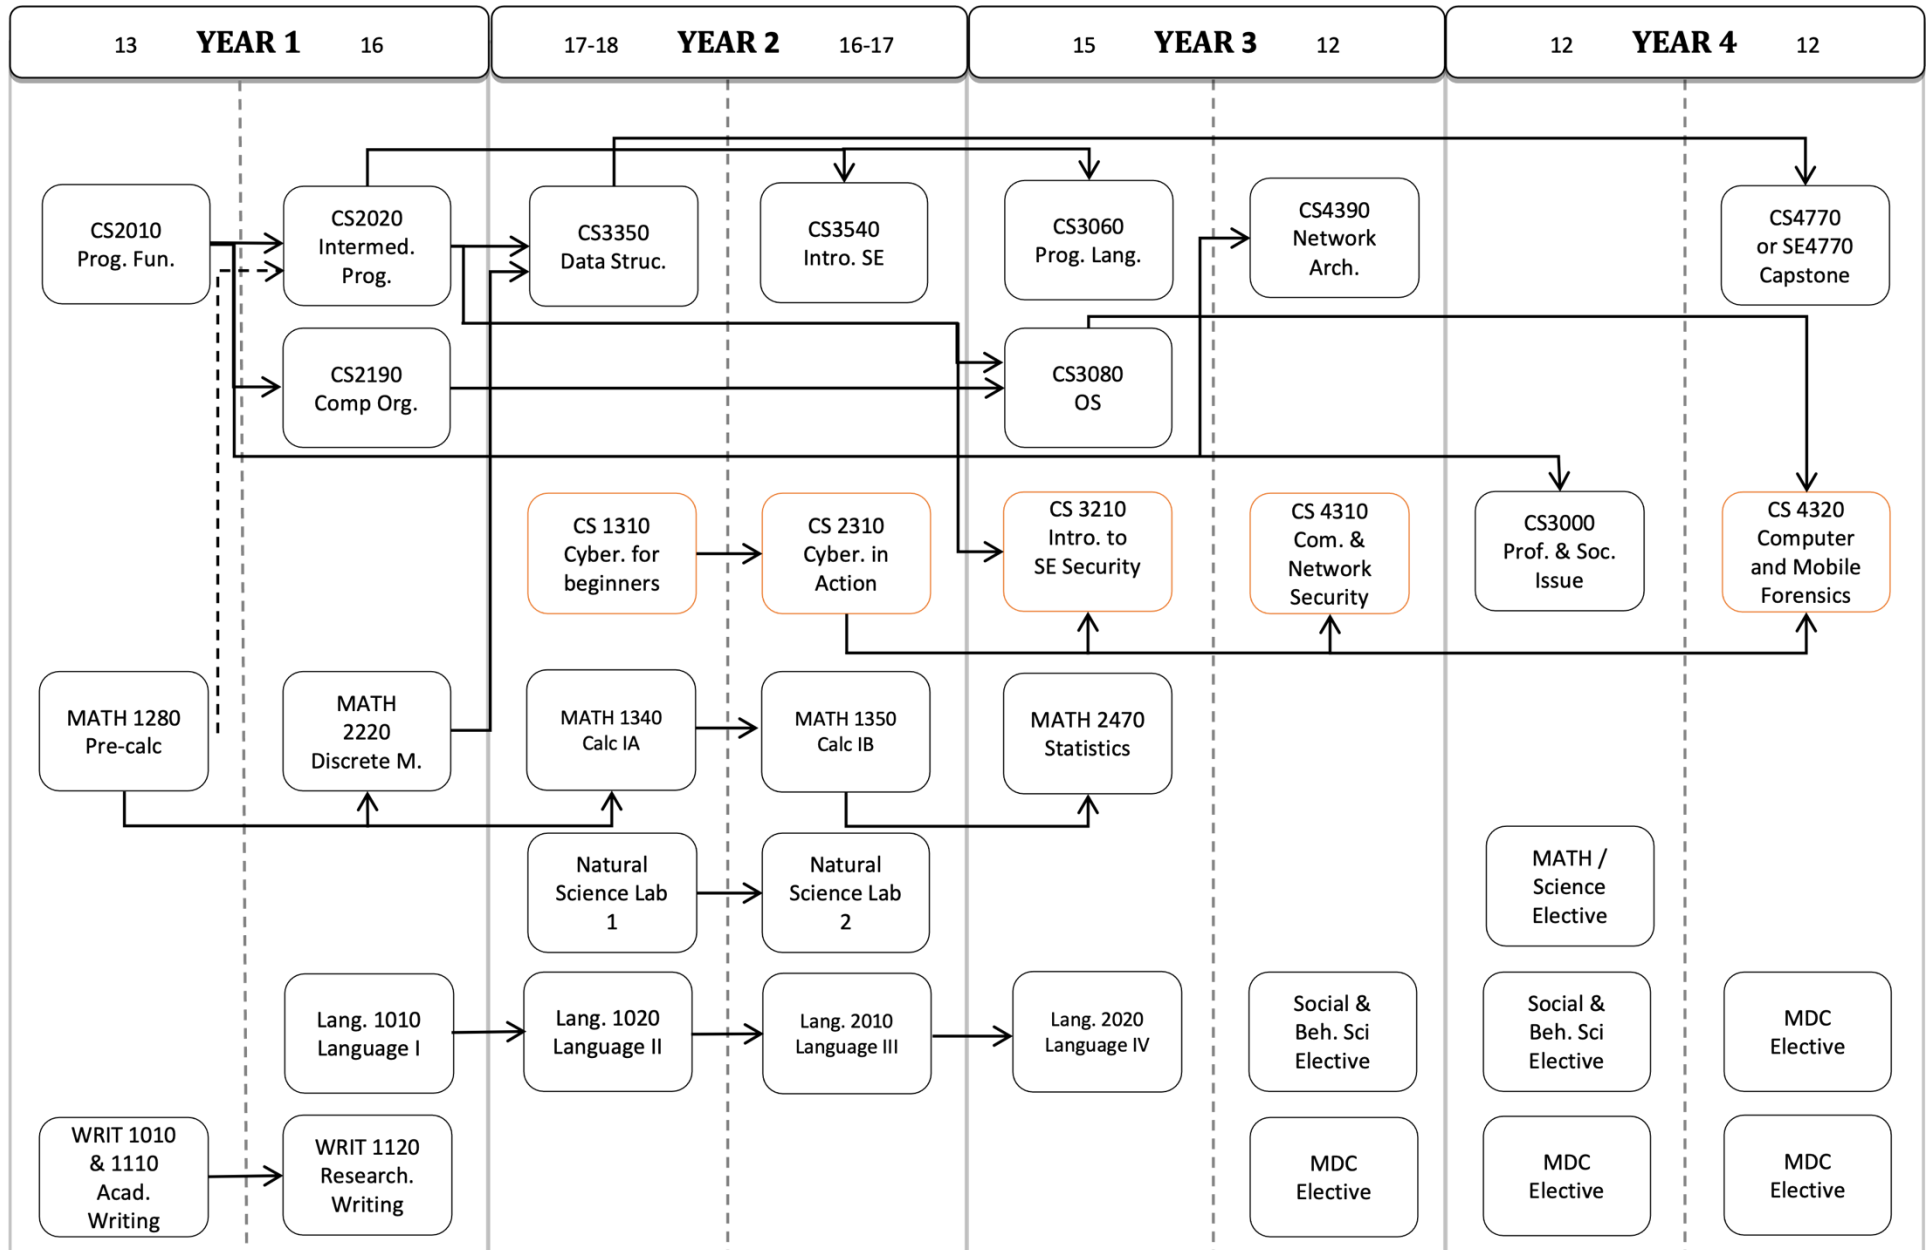

BA in CS Specialization in Cybersecurity Course Map (with relevant degree requirements)

Map shows typical course sequences for BA/CS majors. Core CS courses require a grade of C or higher to advance to the next course. The arrows indicate prerequisite(s) (solid arrows) or co-requisite(s) (dotted arrows).

IS 2310 can be taken for CS 3210, and CS 4330 can be taken for CS 4320. For Calc I, MATH 1340 & 1350 (3 hr. each) or MATH 1310 (5 hr.) or MATH 1260 (5 hr.). For Stats, MATH 2470 (3), MATH 3410 (3), or BA 2110 & 2120 (3 hr. each). Natural science lab sequences are (4+4) or (5+5) credits. FREN/SPAN 2010/2020 satisfy language, Humanities & Arts, and International Perspective requirements.