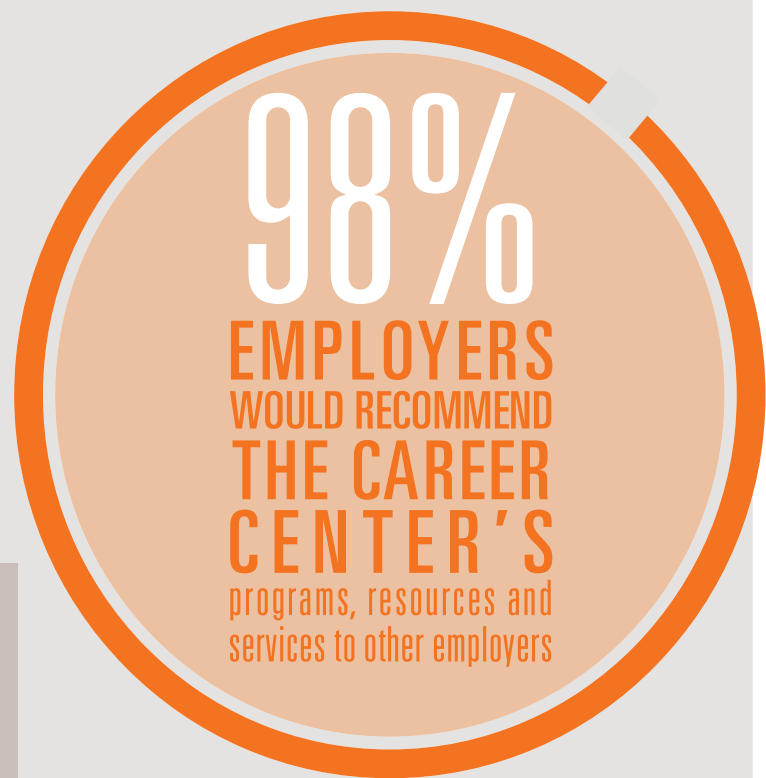

26902

EXPERIENTIAL LEARNING, PART-TIME, AND FULL-TIME POSITION POSTINGS ON RECRUITMENT PLATFORM

BGSU

Career Center

BOWLING GREEN STATE UNIVERSITY

bgsu.edu/hire | careerservices@bgsu.edu | 419.372.2356

317 STUDENTS REGISTERED
FOR CO-OP 50 COURSE