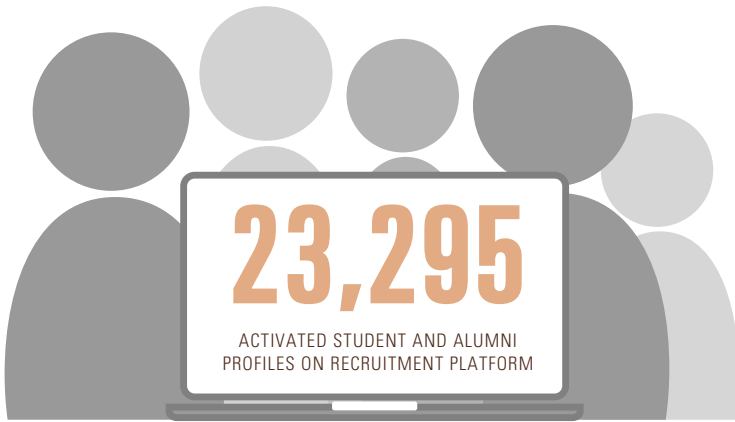

160247

BGSU | Career Center

BOWLING GREEN STATE UNIVERSITY

bgsu.edu/hire | careerservices@bgsu.edu | 419.372.2356

EXPERIENTIAL LEARNING, PART-TIME, AND FULL-TIME POSITION POSTINGS ON RECRUITMENT PLATFORM

ACROSS ALL BGSU MAJORS

34,049 VIRTUAL & IN PERSON

STUDENT AND ALUMNI INTERACTIONS

Data is based on the Bowling Green State University Career Center Employer and Student Trackers, Satisfaction Surveys, and Handshake Reports from June 1, 2021 - May 31, 2022.