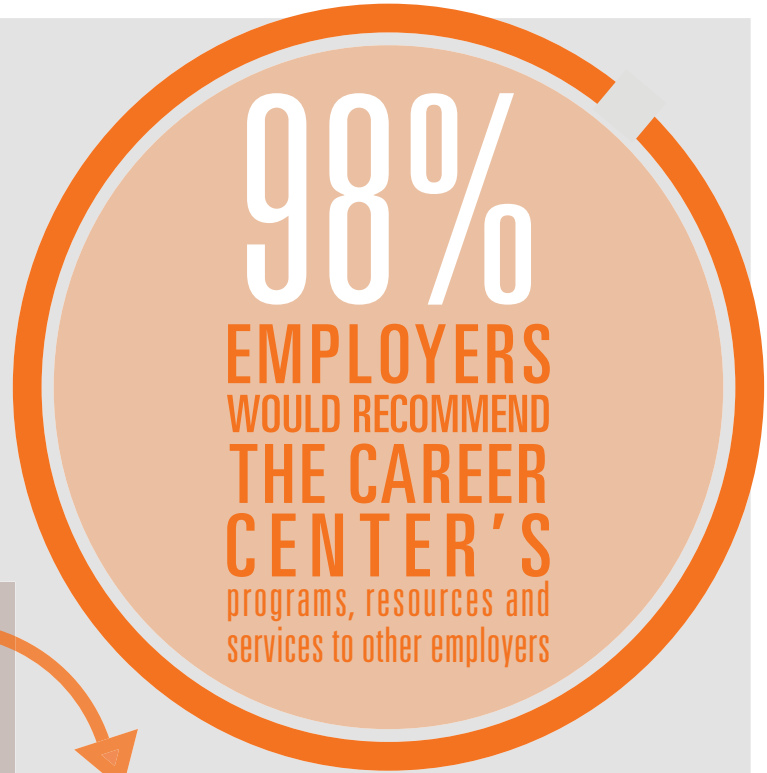

4852

EXPERIENTIAL LEARNING AND FULL-TIME POSITION POSTINGS

BGSU | **Career Center**

BOWLING GREEN STATE UNIVERSITY

bgsu.edu/hire | careerservices@bgsu.edu | 419.372.2356

481 EMPLOYERS
AT THREE ANNUAL EXPO
JOB & INTERNSHIP FAIRS

316 STUDENTS
REGISTERED
FOR CO-OP 50 COURSE

FIRST-YEAR
STUDENTS
ENROLLED IN
THE FALCON
INTERNSHIP
GUARANTEE
PROGRAM
'17-'18 COHORT

Data is based on the Bowling Green State University Career Center Employer and Graduate School Survey and Symplicity reports between June 1, 2017 - May 31, 2018.