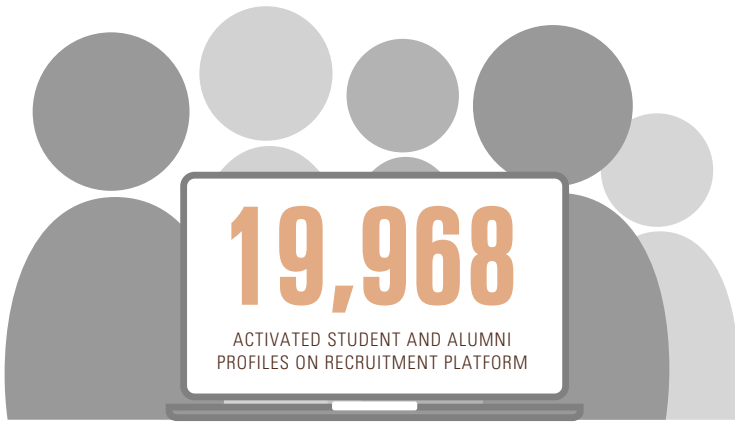

74438

BGSU

Career Center

BOWLING GREEN STATE UNIVERSITY

bgsu.edu/hire | careerservices@bgsu.edu | 419.372.2356

EXPERIENTIAL LEARNING, PART-TIME, AND FULL-TIME POSITION POSTINGS ON RECRUITMENT PLATFORM

ACROSS ALL BGSU MAJORS

23,724 VIRTUAL & IN PERSON

STUDENT AND ALUMNI INTERACTIONS

Data is based on the Bowling Green State University Career Center Employer and Student Trackers, Satisfaction Surveys, and Handshake Reports from July 1, 2020 - June 30, 2021.