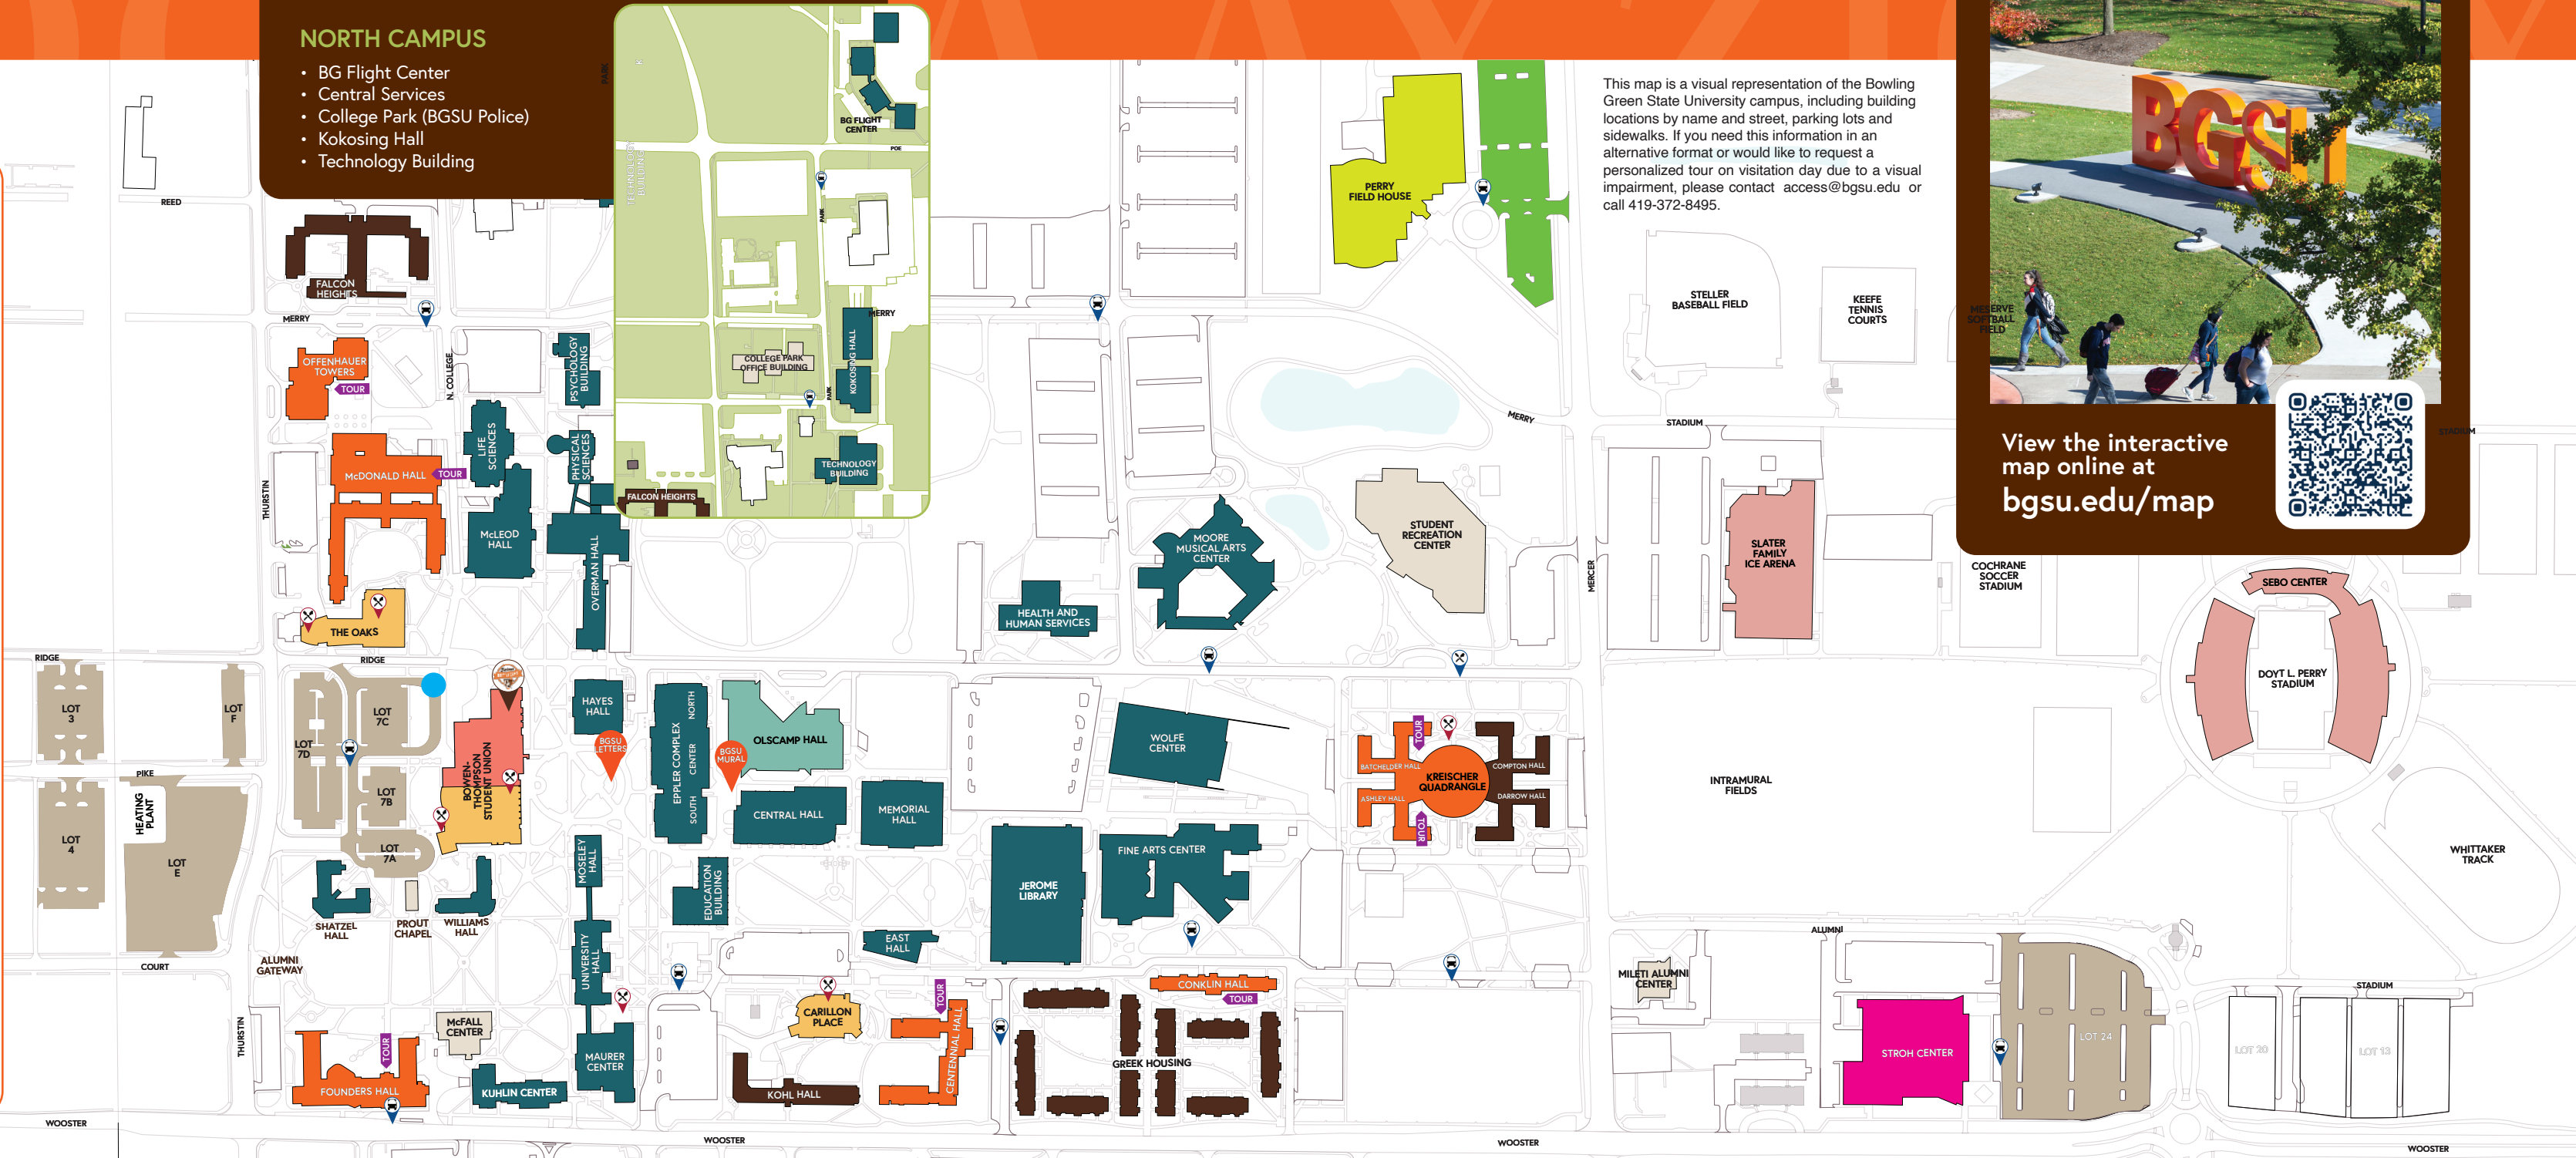

- Academic Buildings
- Athletic Complex
- Dining Area
- Exhibitor Areas and Presentations
- Office/Recreation Facility
- Residence Hall Open for Tours
- Residence Hall Not Available To Tour
- Student Housing and Manage Your Cost Presentations
- Event Parking
- Overflow Parking.
- Enter here for tours
- Event Check-in and Transportation to Campus
- Event Check-in for Guests in Overflow Parking
- Event Bus Stop: Transportation to Event Parking and Overflow Parking
- 🚗 Campus Shuttle Stops
- 🍷 Food Services
- 👤 Falcon Outfitters

NORTH CAMPUS

- BG Flight Center
- Central Services
- College Park (BGSU Police)
- Kokosing Hall
- Technology Building

This map is a visual representation of the Bowling Green State University campus, including building locations by name and street, parking lots and sidewalks. If you need this information in an alternative format or would like to request a personalized tour on visitation day due to a visual impairment, please contact access@bgsu.edu or call 419-372-8495.

View the interactive map online at bgsu.edu/map