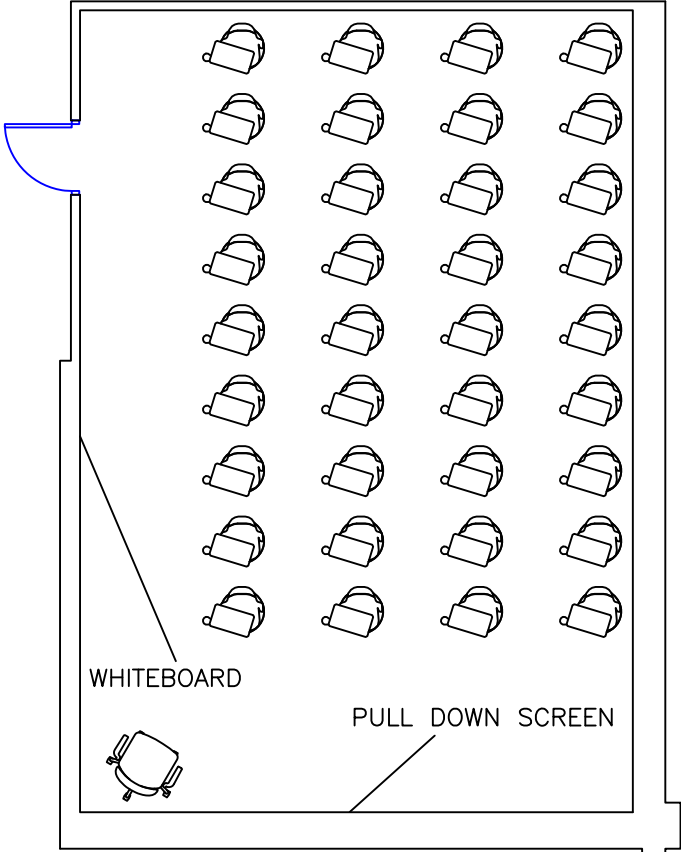

Note:

HHS: 101
Capacity: 36

WHITEBOARD

PULL DOWN SCREEN