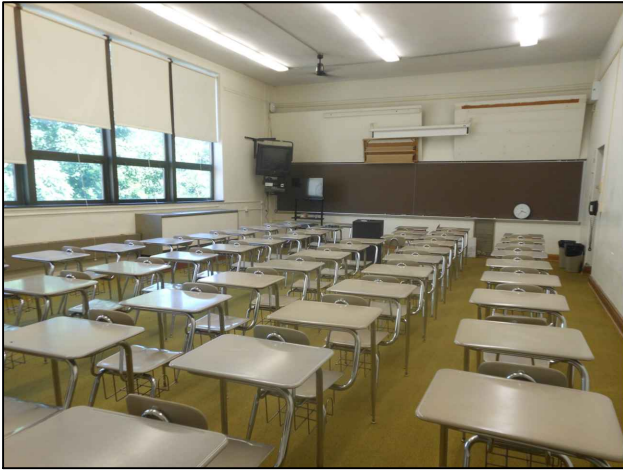

HANNA HALL 306

Capacity: 55

PULL DOWN SCREEN

CHALKBOARD

PULL DOWN MAPS

INSTRUCTOR
DESK

PROJECTOR
CART

T.V.