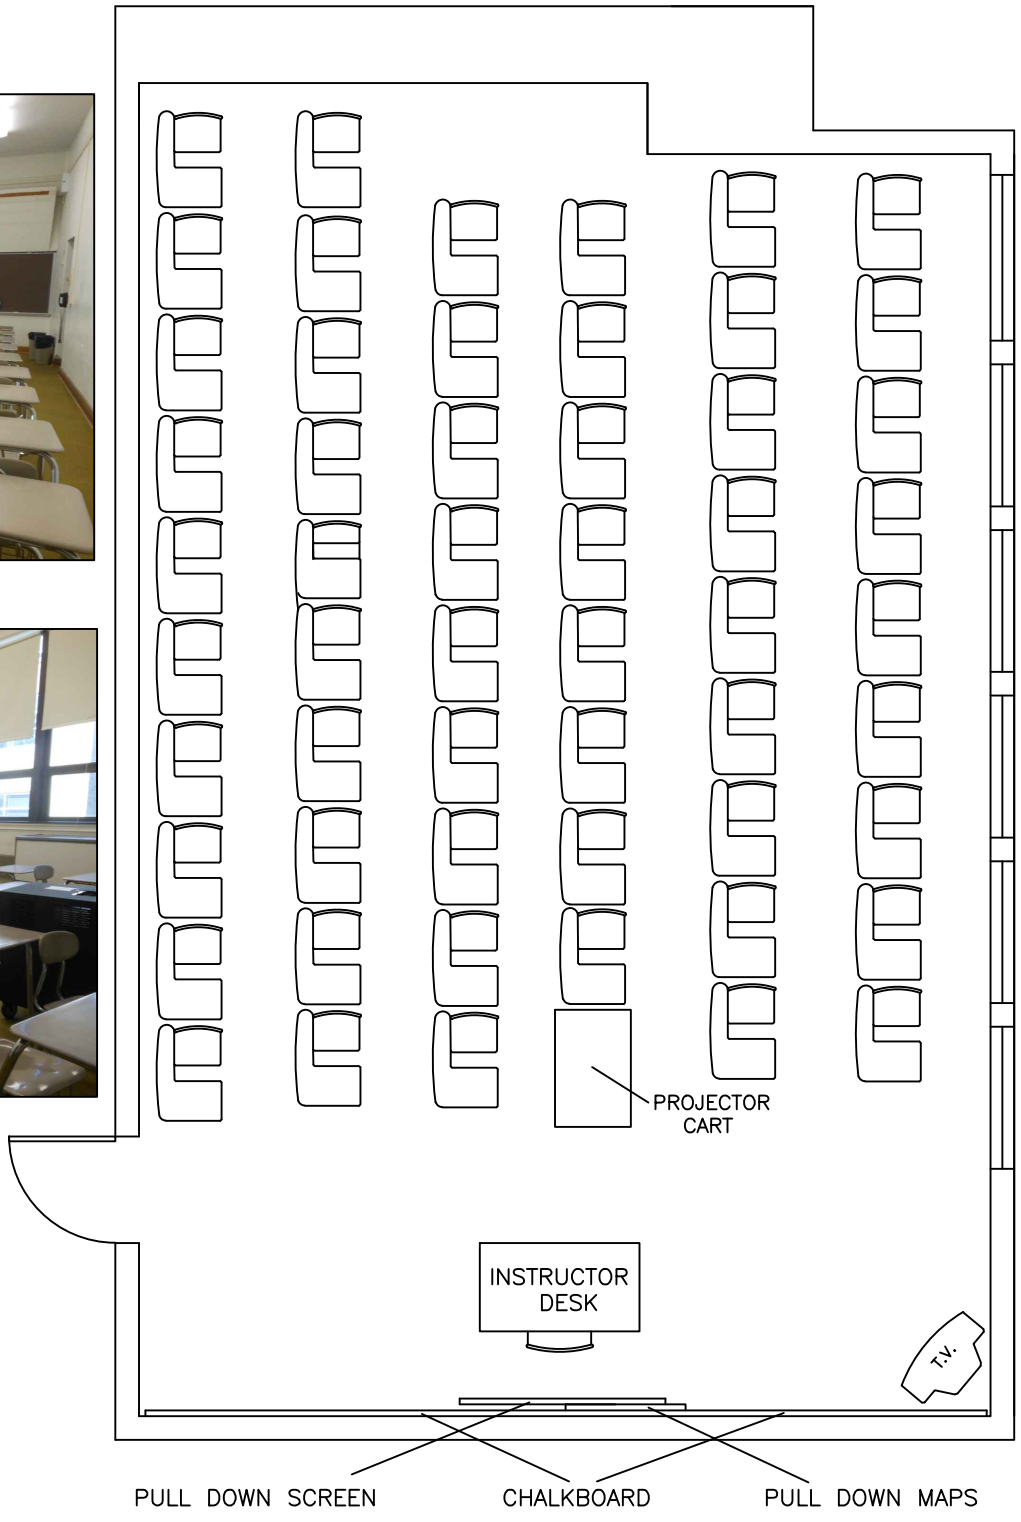

HANNA HALL 306

Capacity: 55

PULL DOWN SCREEN

CHALKBOARD

PULL DOWN MAPS

INSTRUCTOR
DESK

PROJECTOR
CART

T.V.