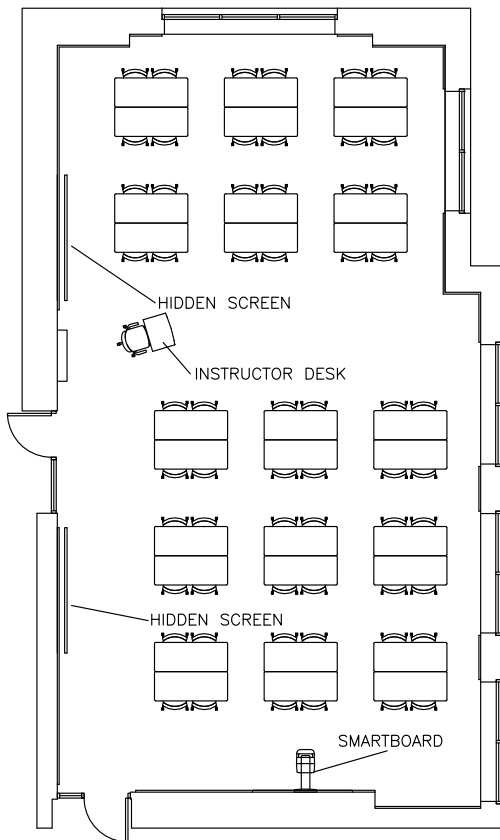

UNIVERSITY HALL 310

ROOM CAPACITY: 60

Note: White Boards around
Perimeter of Room