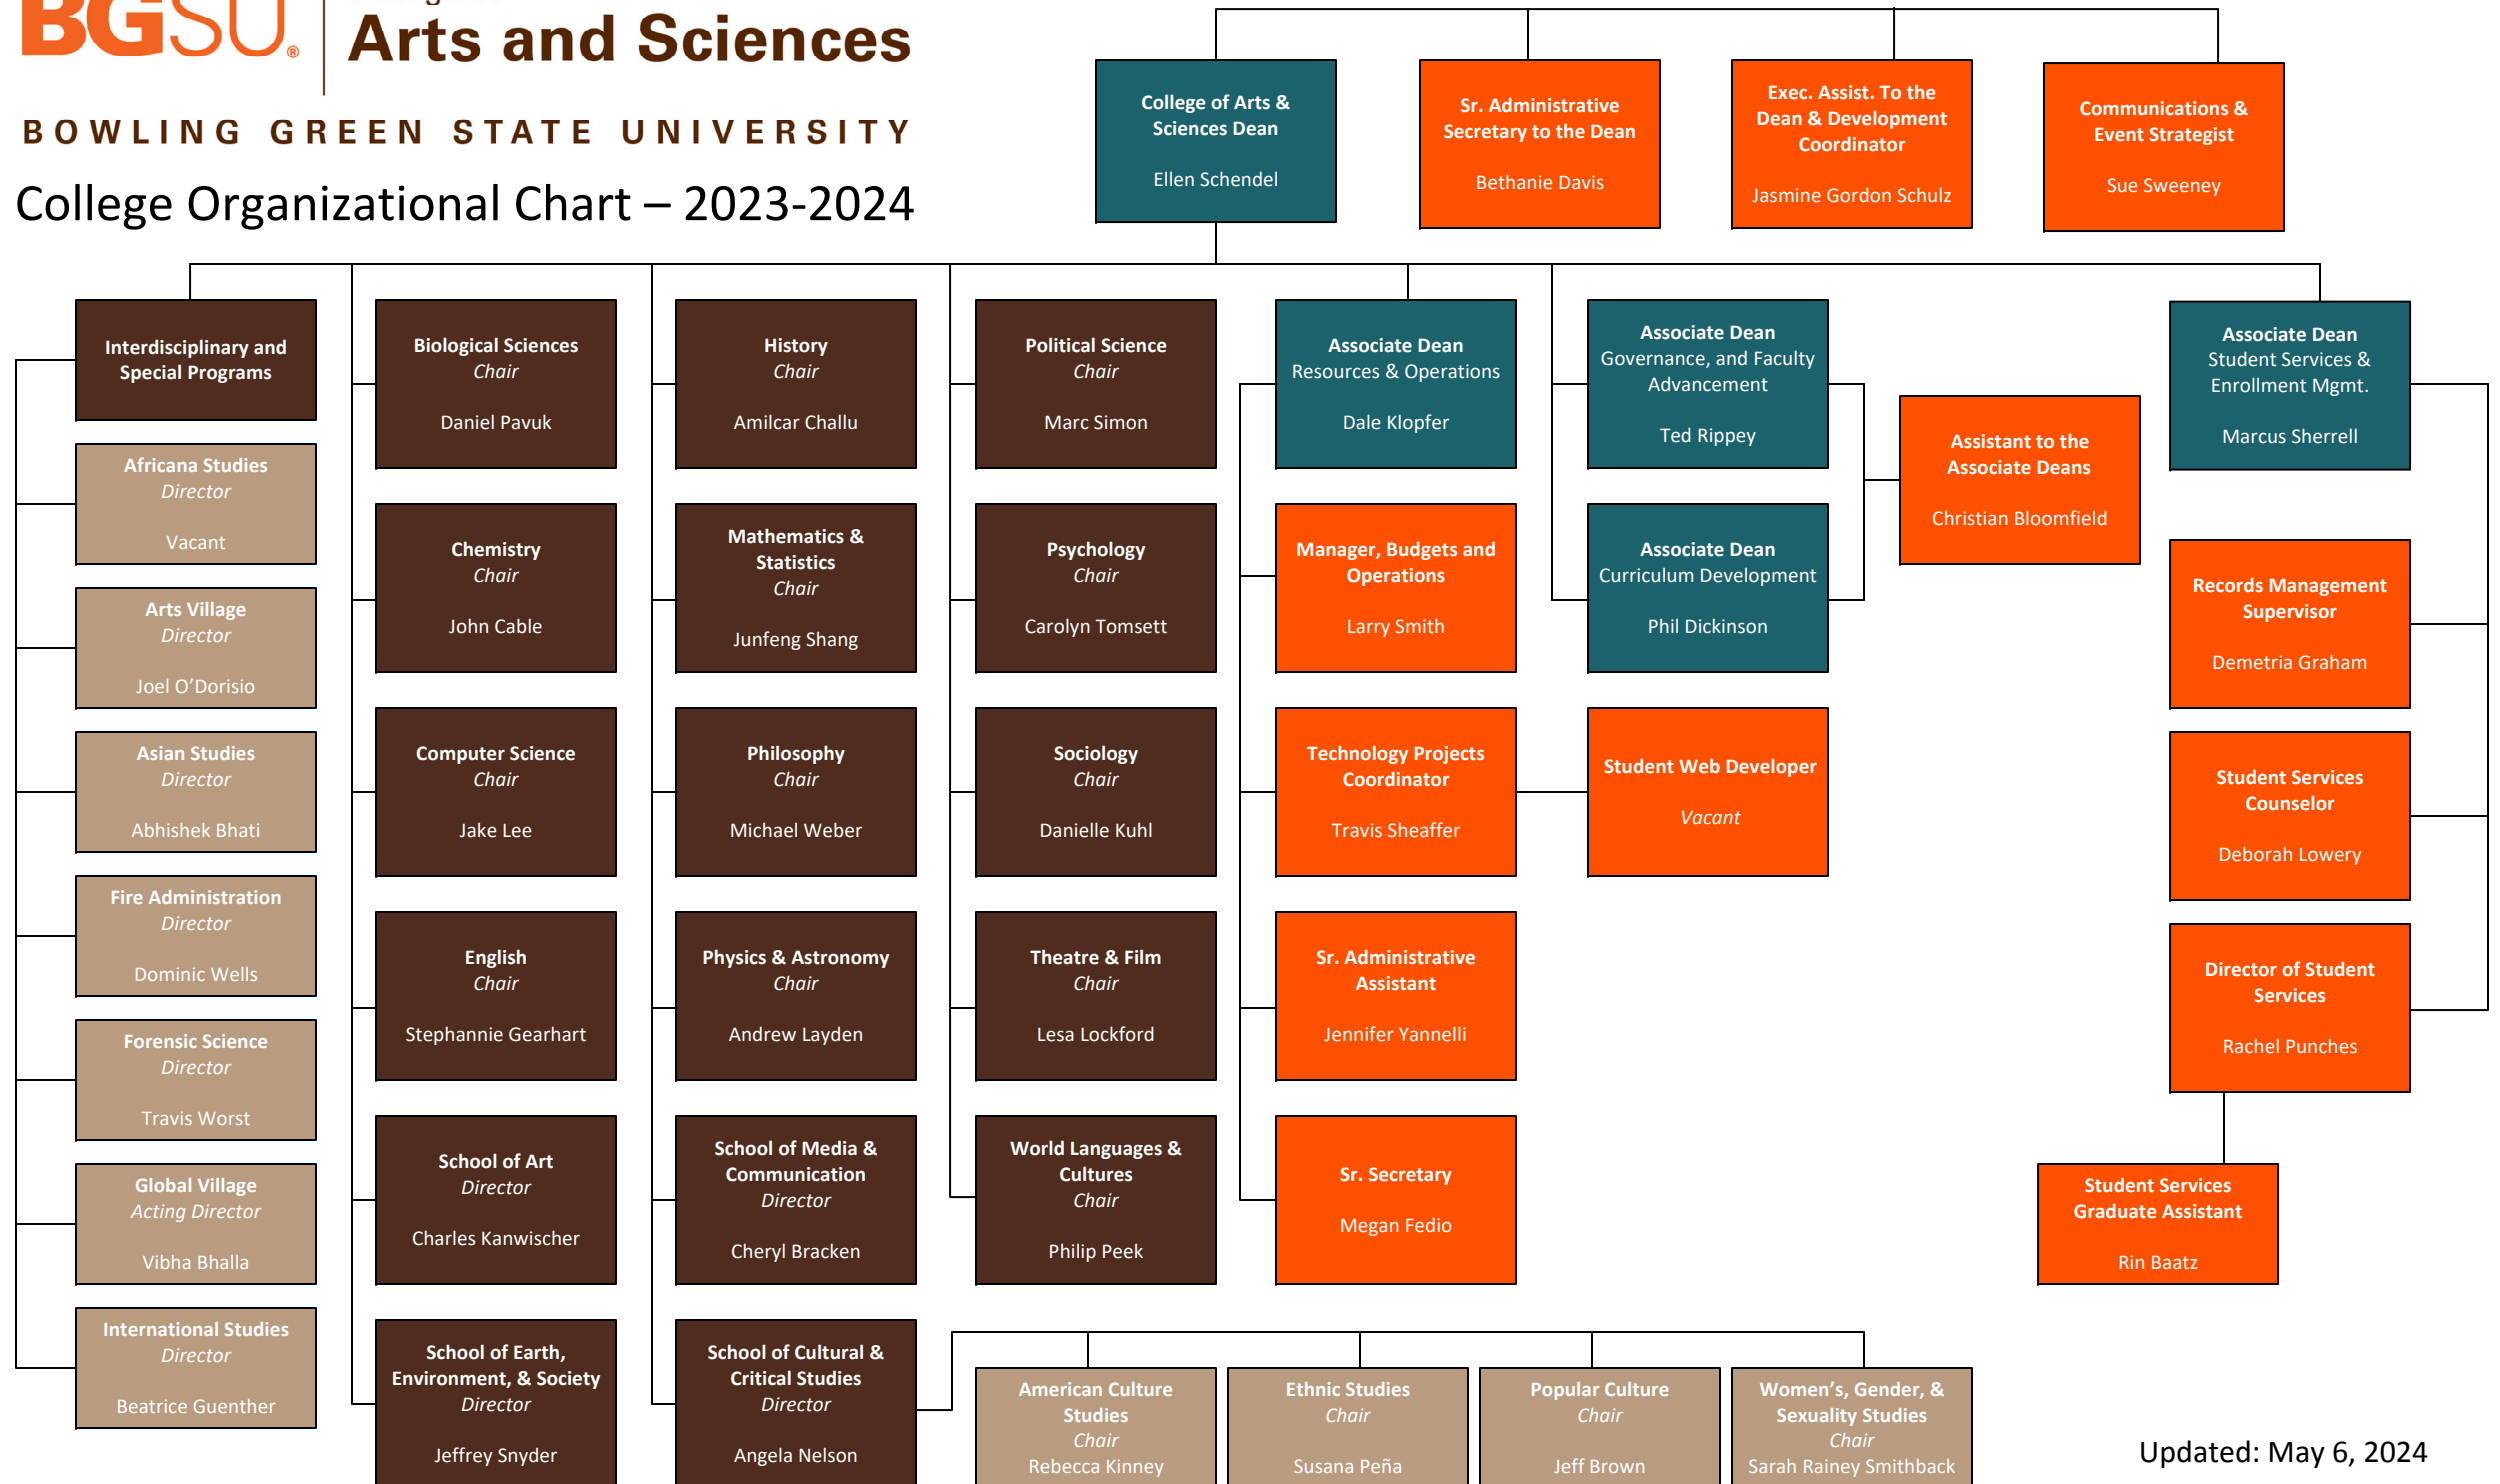

College of
Arts and Sciences

BOWLING GREEN STATE UNIVERSITY

College Organizational Chart – 2023-2024

Updated: May 6, 2024