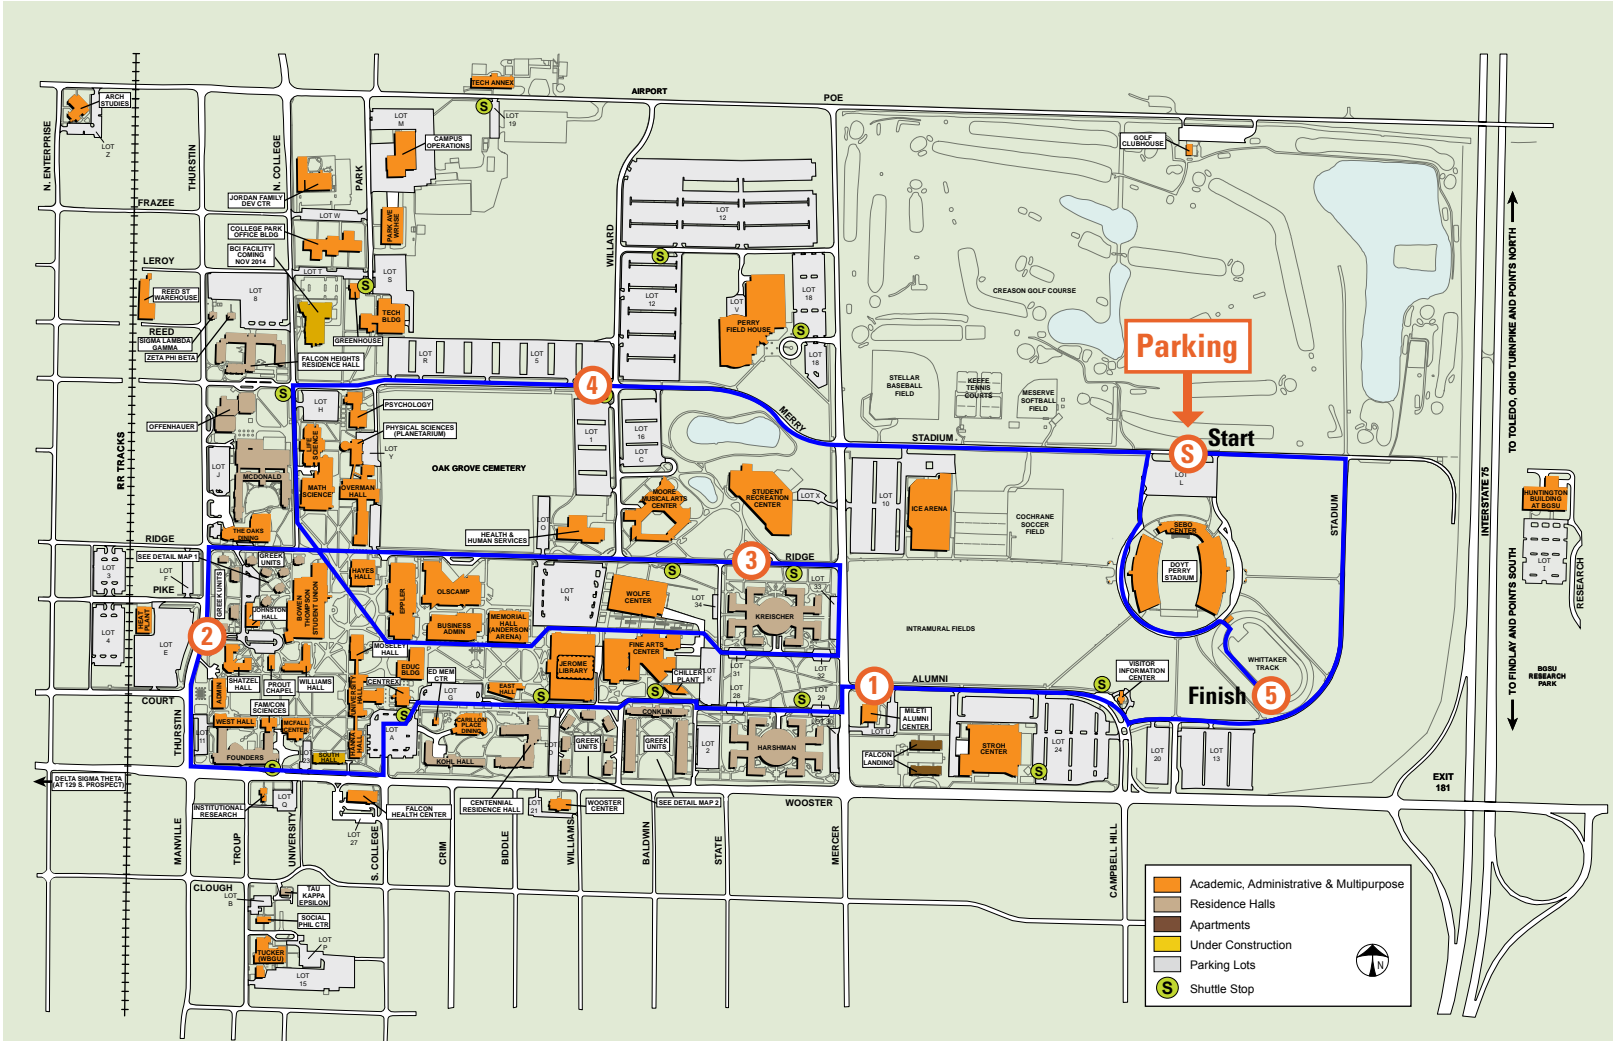

# 5 MILE RUN

Starts at Lot L  
Ends at Whitaker Track