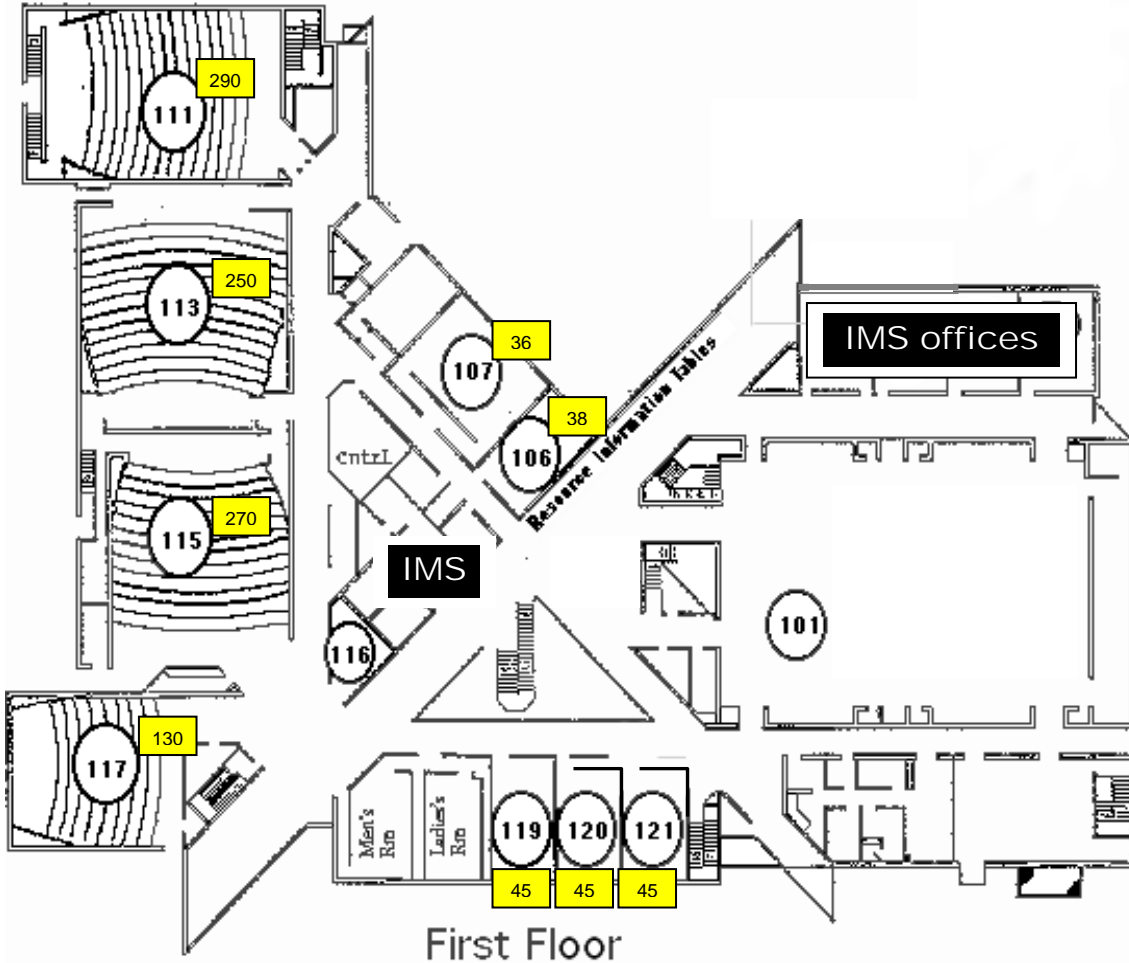

## ROOM LOCATIONS & CAPACITIES

Yellow boxes indicate room capacity.  
 HQ = Headquarters for GradSTEP Staff for the