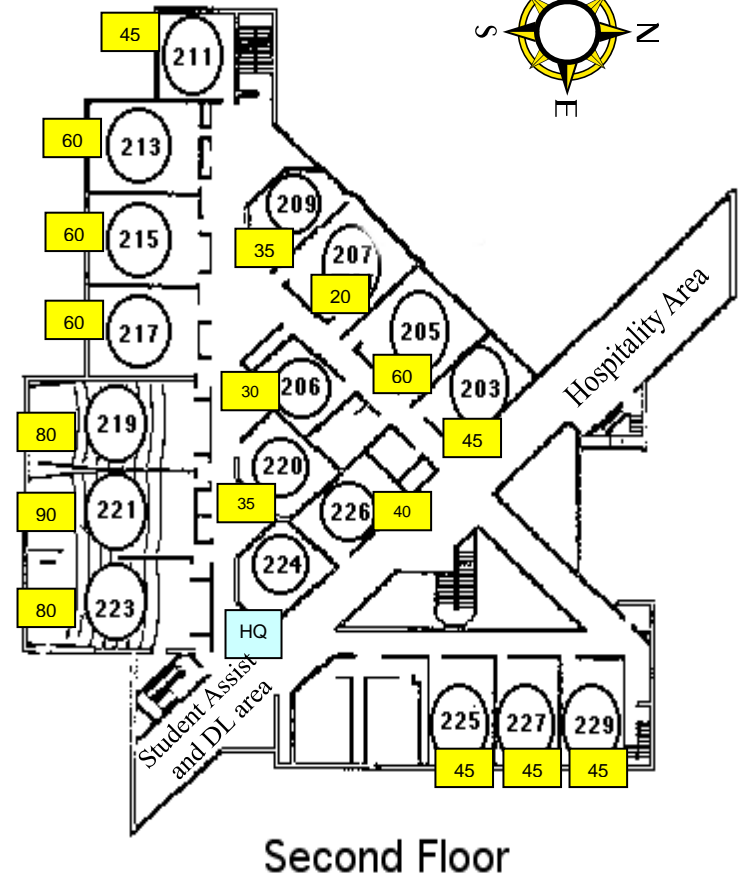

## ROOM LOCATIONS & CAPACITIES

Yellow boxes indicate room capacity.  
 HQ = Headquarters for GradSTEP Staff for the