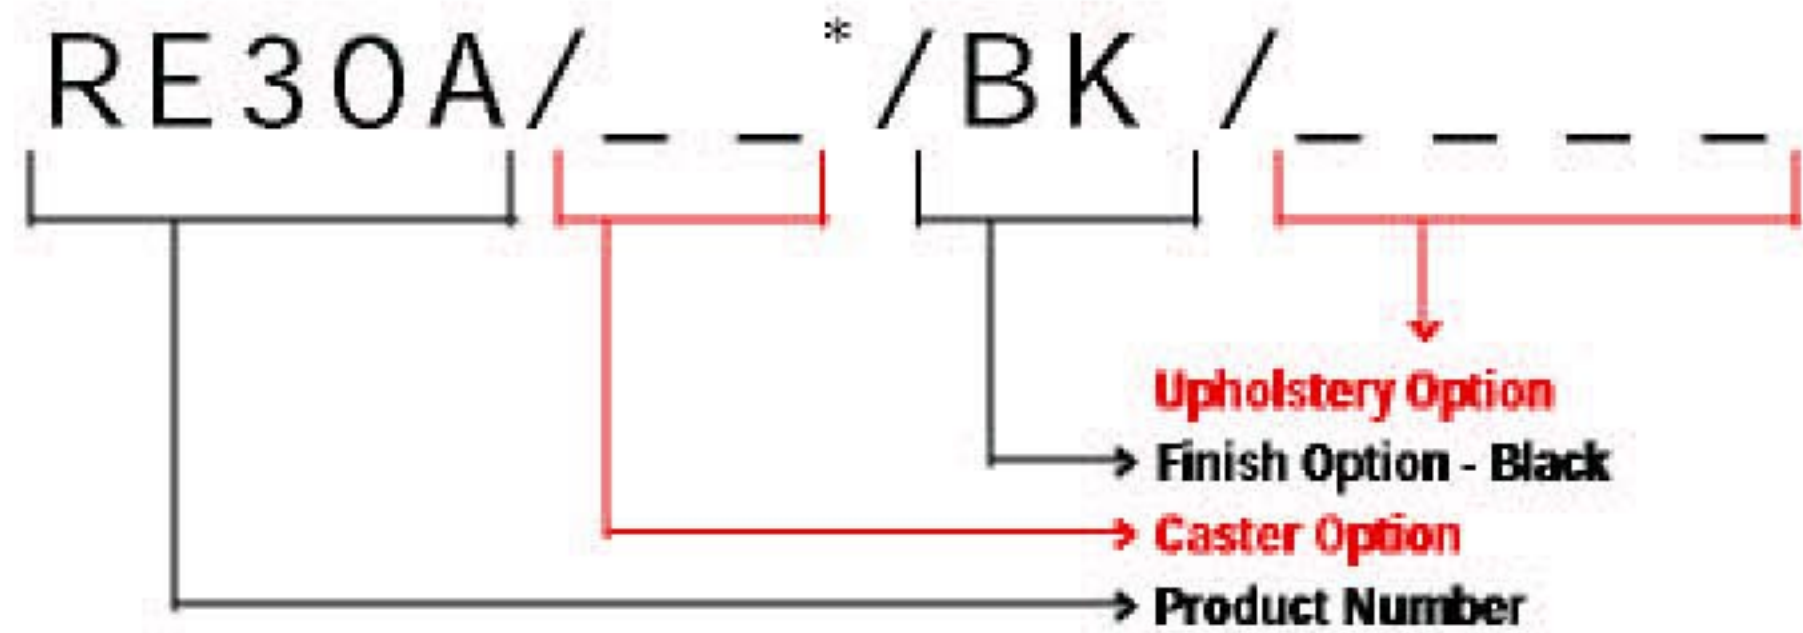

Reaction - Highly Adjustable Work Chair

Caster Options:

HW Hard Wheel

SW Soft Wheel*

* $7.50 Upcharge against
List price

Upholstery Options:

♦ Please see swatch card for color choices

Grade 1:

Corona
Links

Grade 2:

Ala Mode
Liberty
Hopsak
Crepe

Grade 3:

Iota
Square Dance

These prices are for BGSU and has been negotiated through the Inter-University Council of Ohio.

Continental Office Furniture

Attn: Rick Bryant

2601 Silver Drive

Columbus, Ohio 43211

800-828-9482

614-262-5010

Vendor Code: V314413238-P