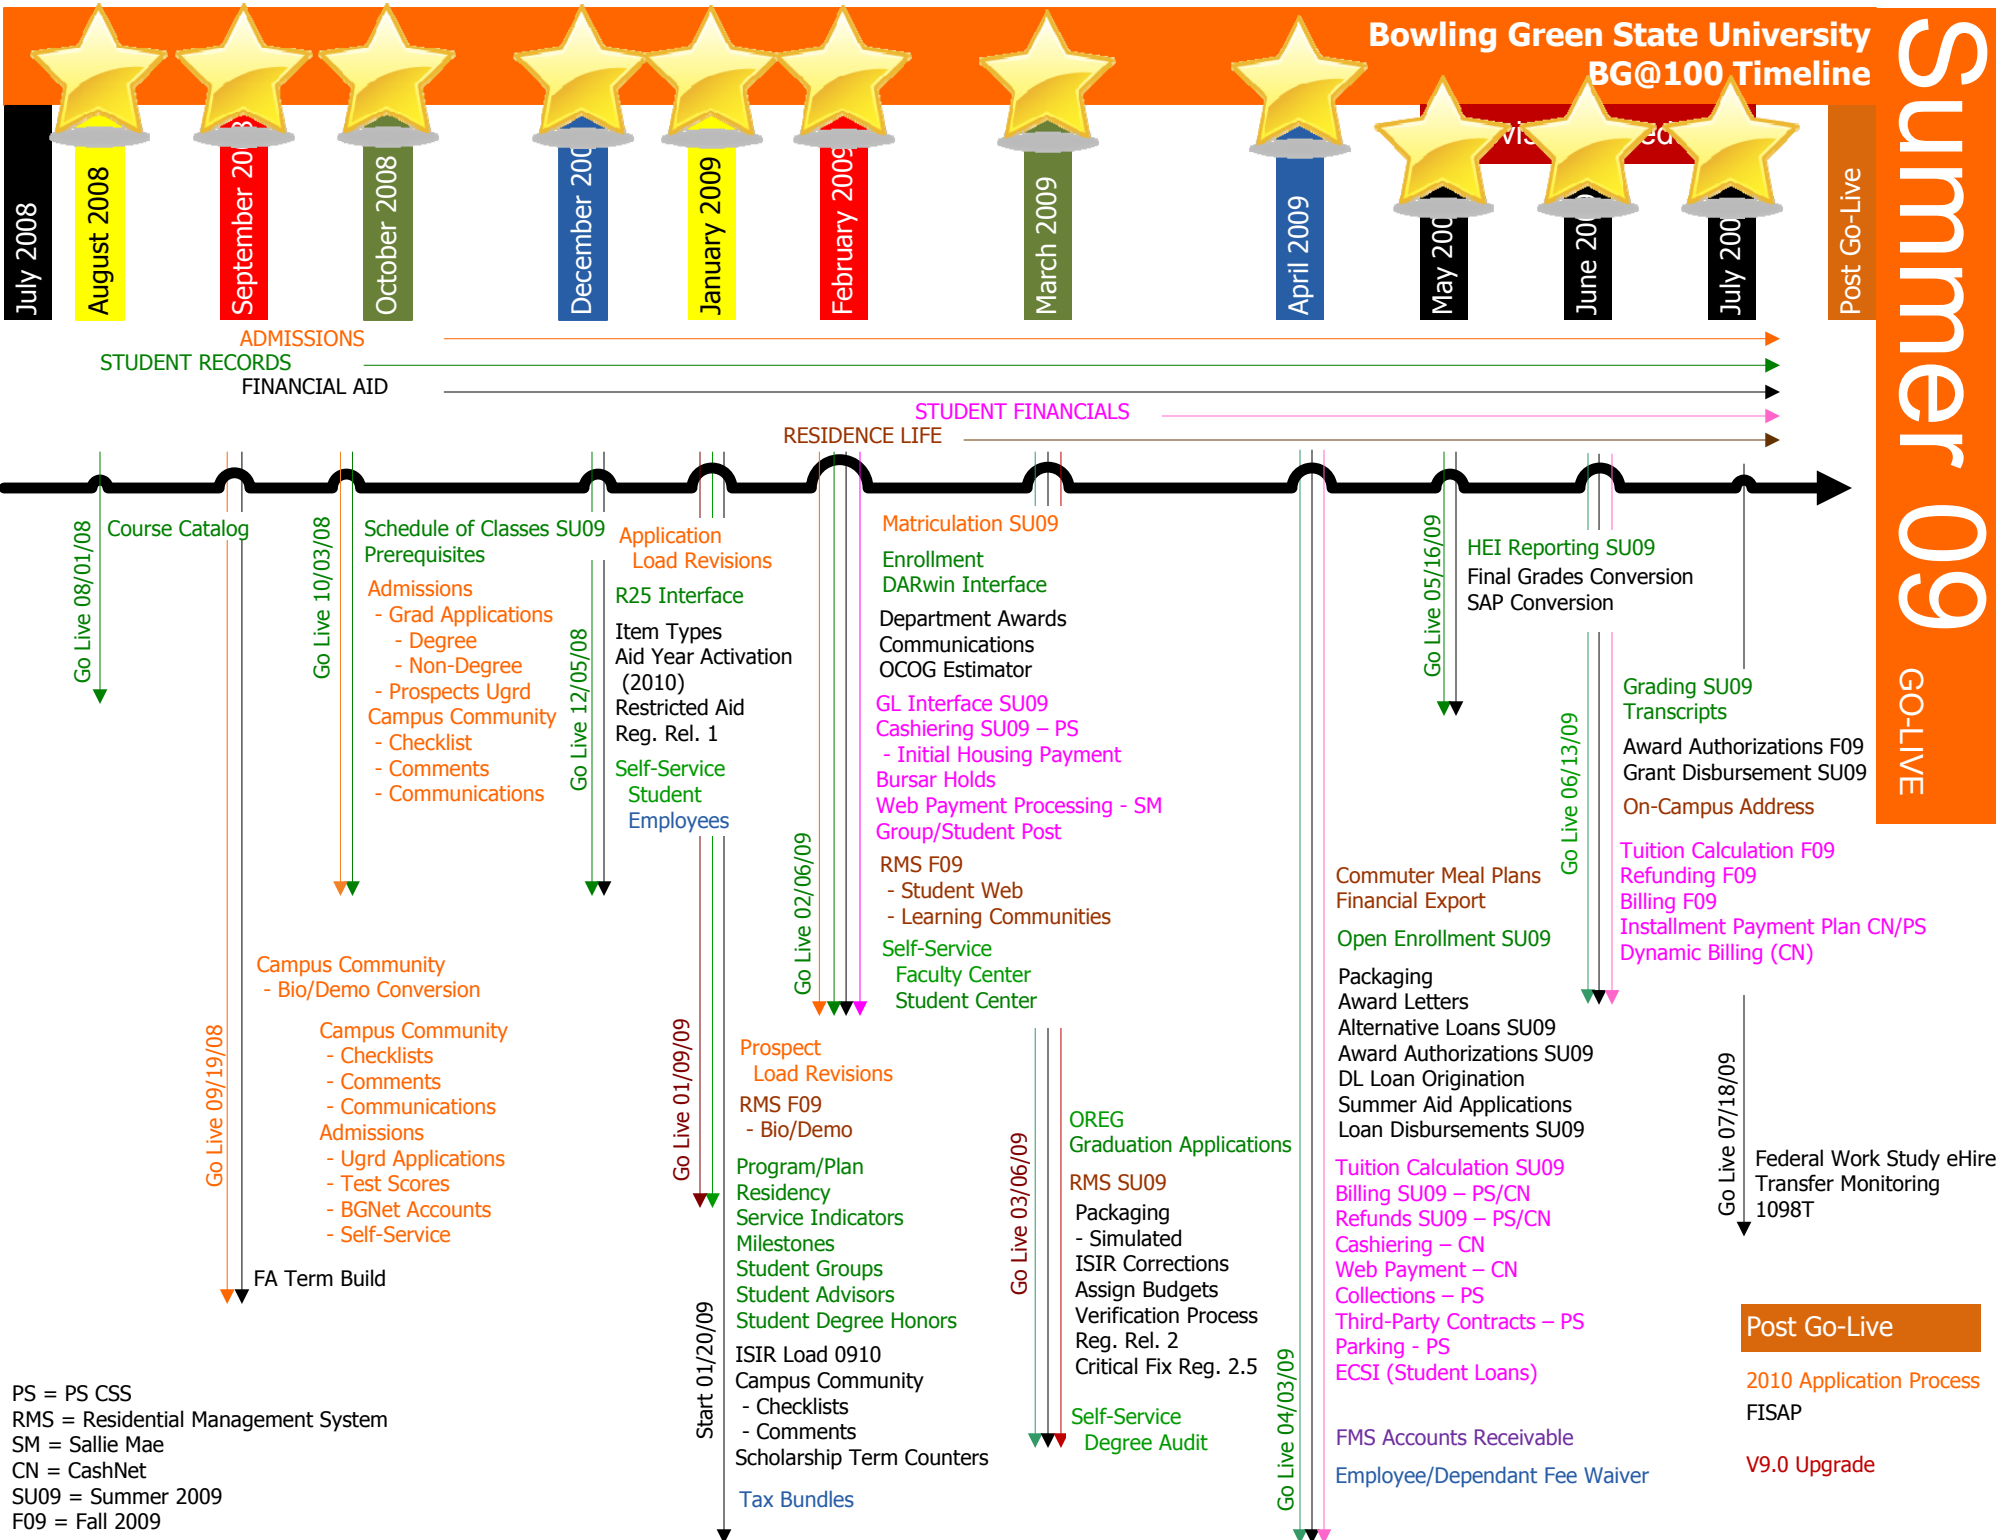

Bowling Green State University BG@100 Timeline

Summer 09 GO-LIVE

PS = PS CSS
 RMS = Residential Management System
 SM = Sallie Mae
 CN = CashNet
 SU09 = Summer 2009
 F09 = Fall 2009