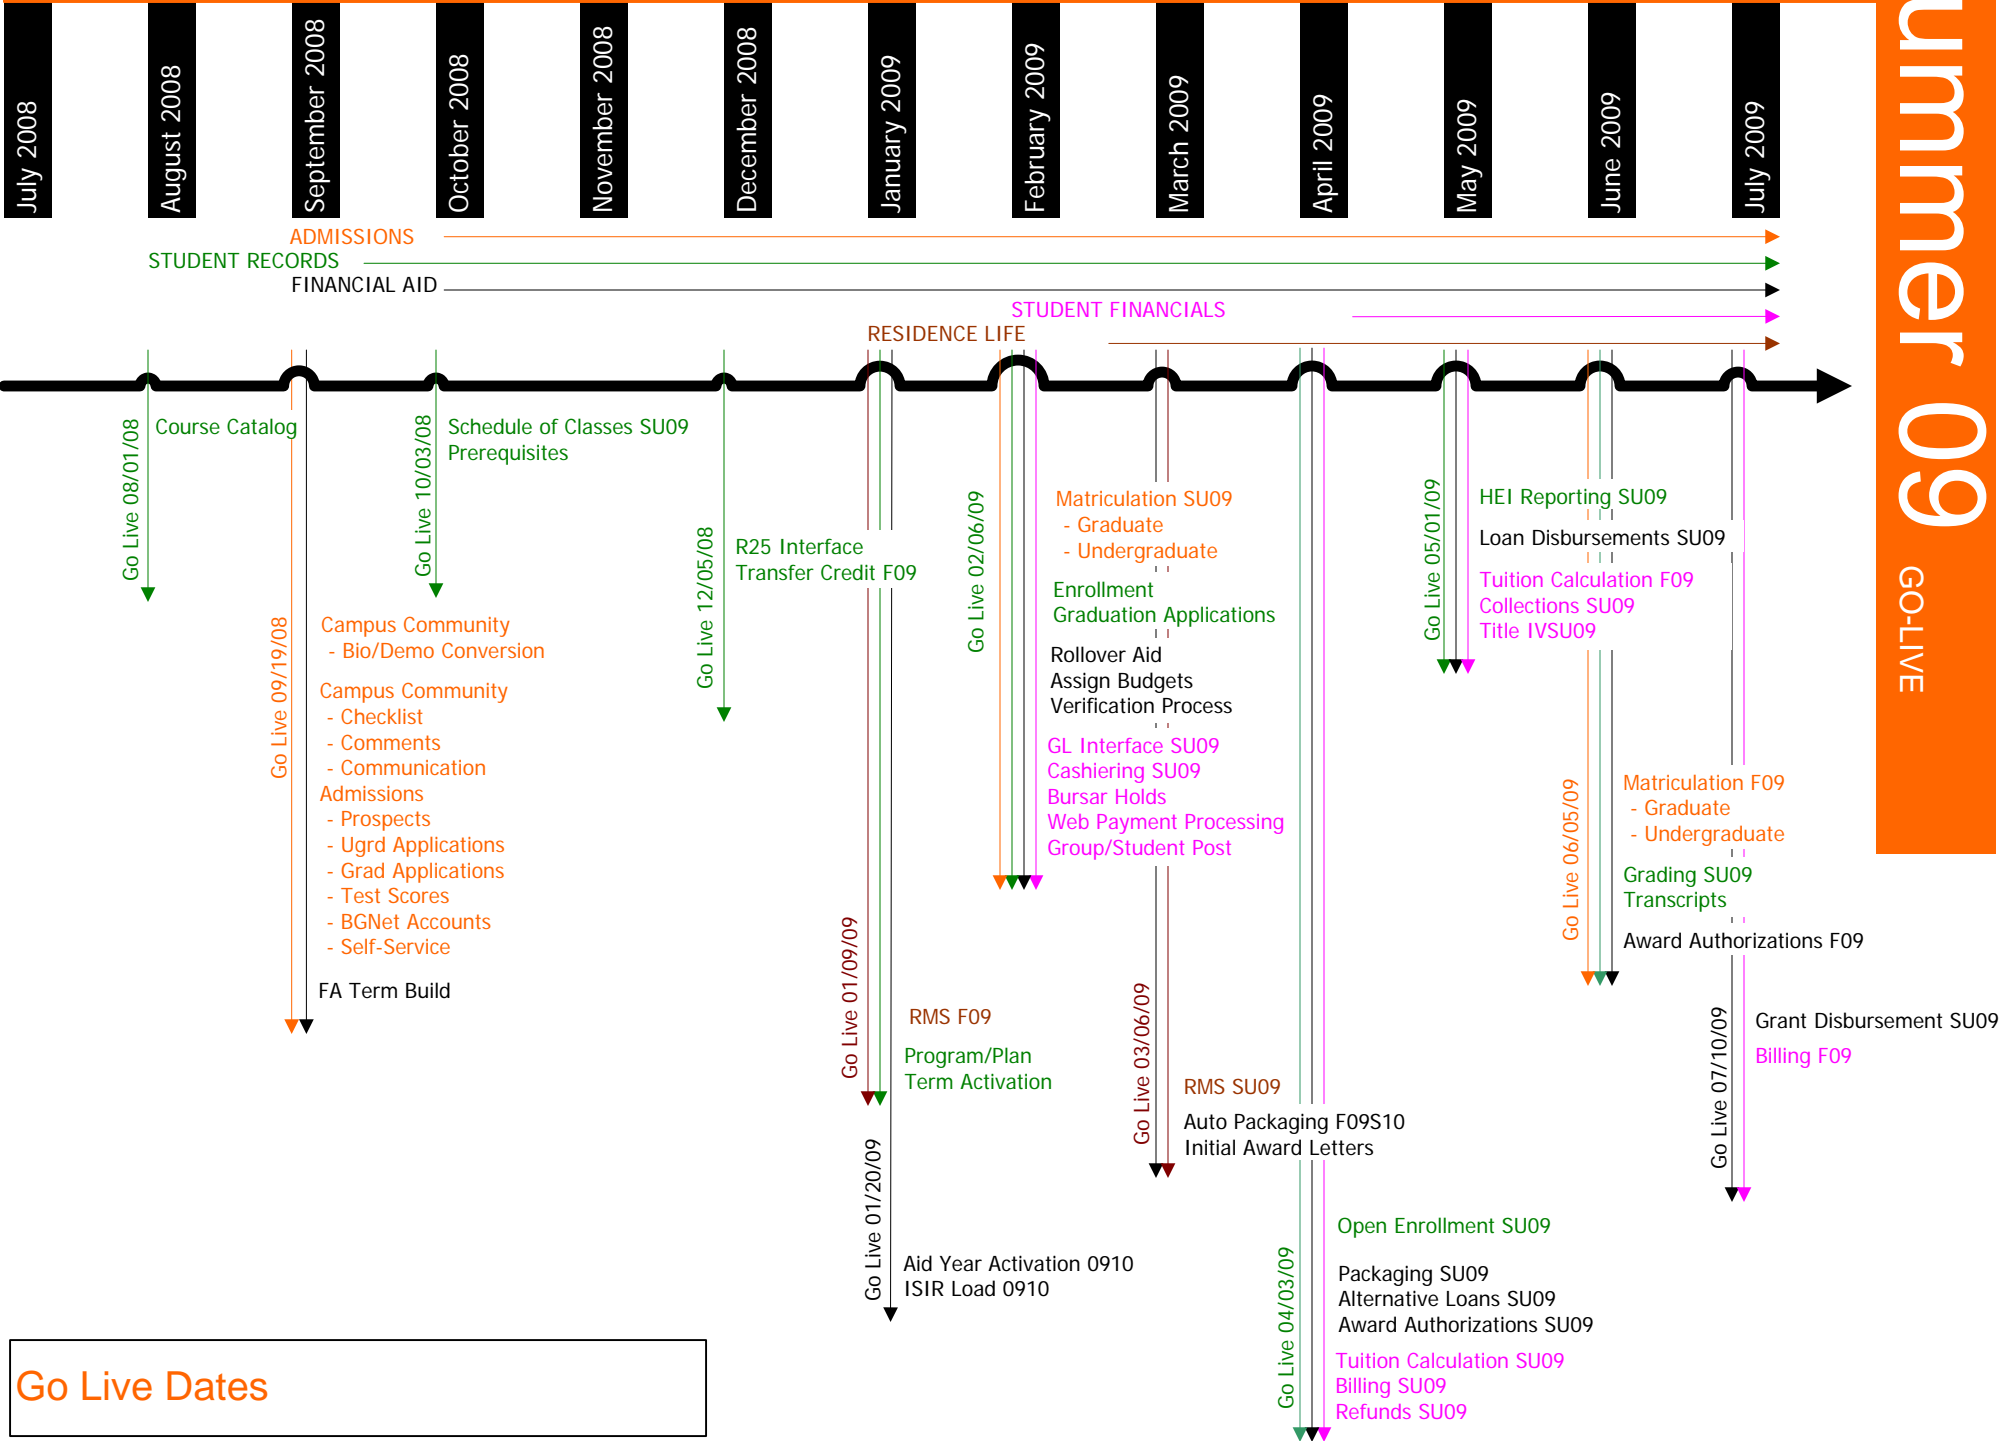

Bowling Green State University BG@100 Timeline

Summer 09 GO-LIVE

Go Live Dates