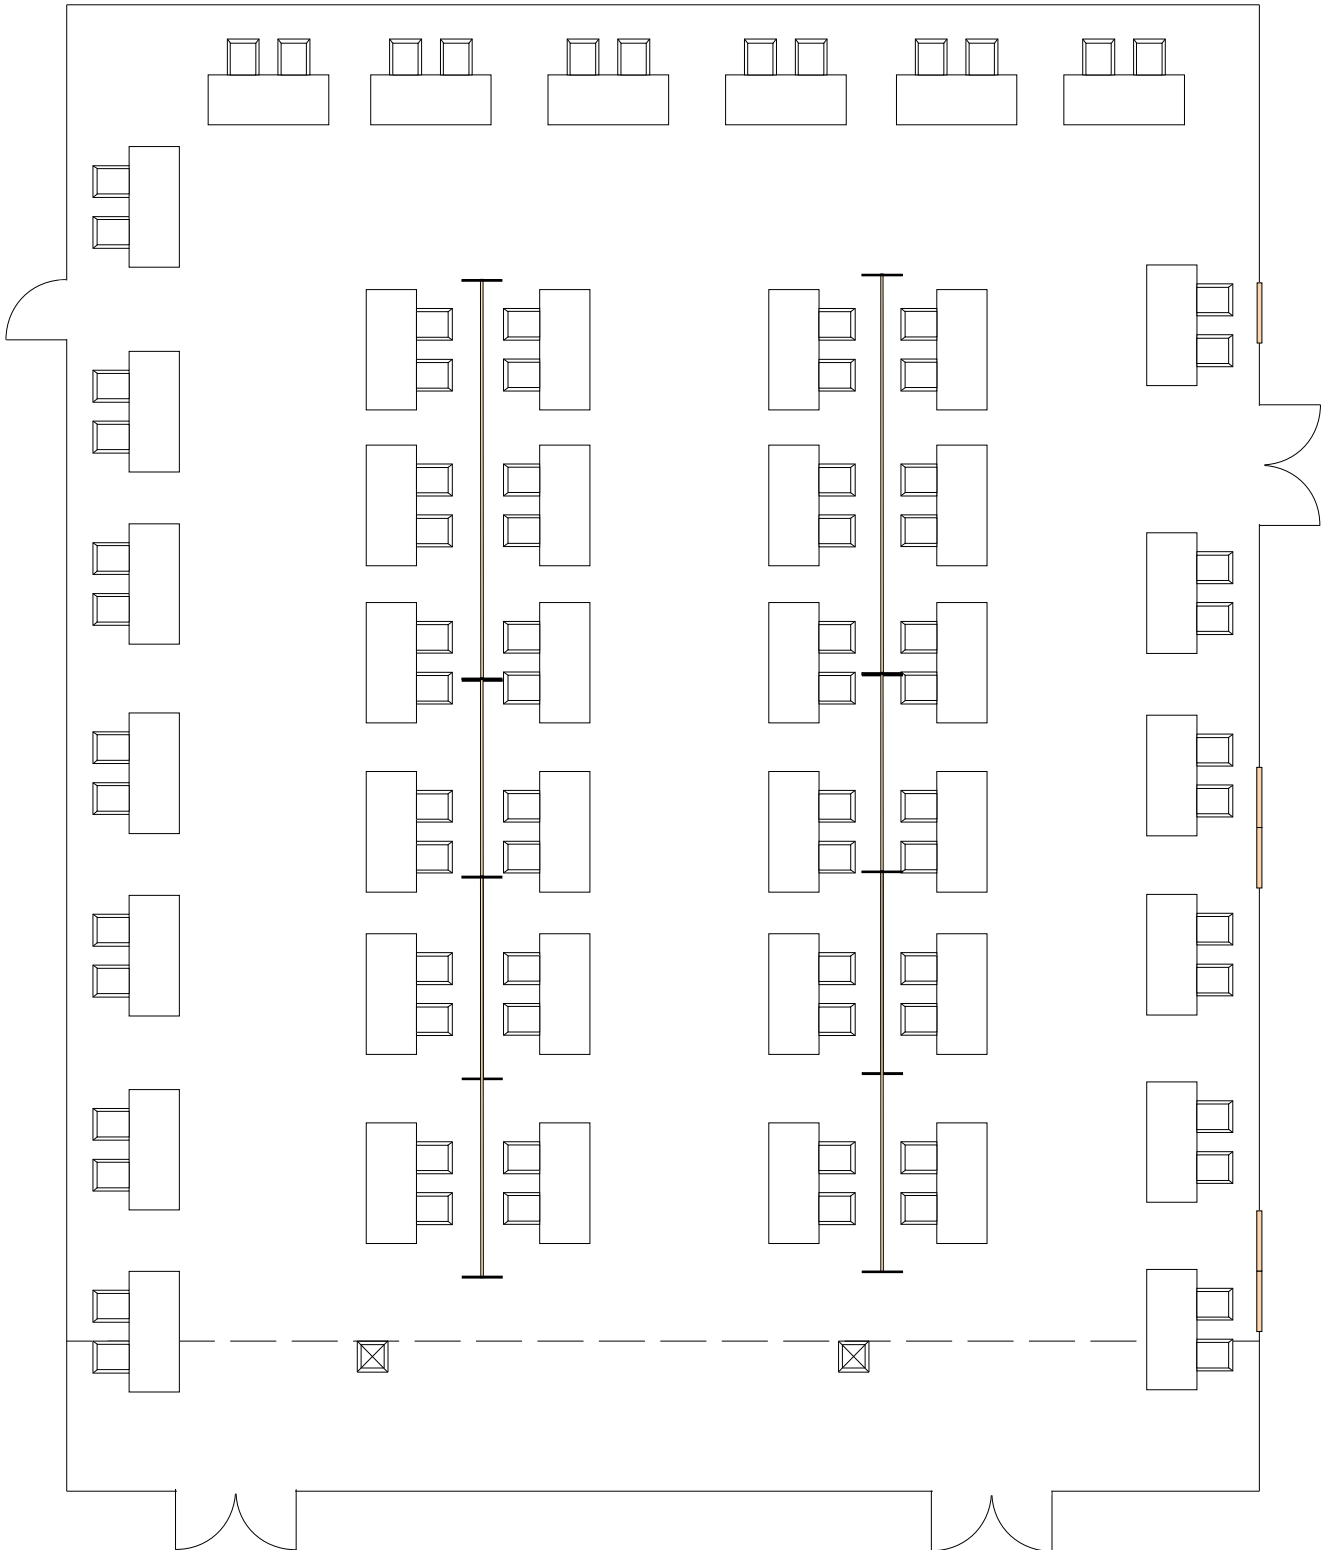

## Bowen-Thompson Student Union 228, Multipurpose Room

**43-6' tables w/ 2 chairs each  
6 dividers behind display tables**