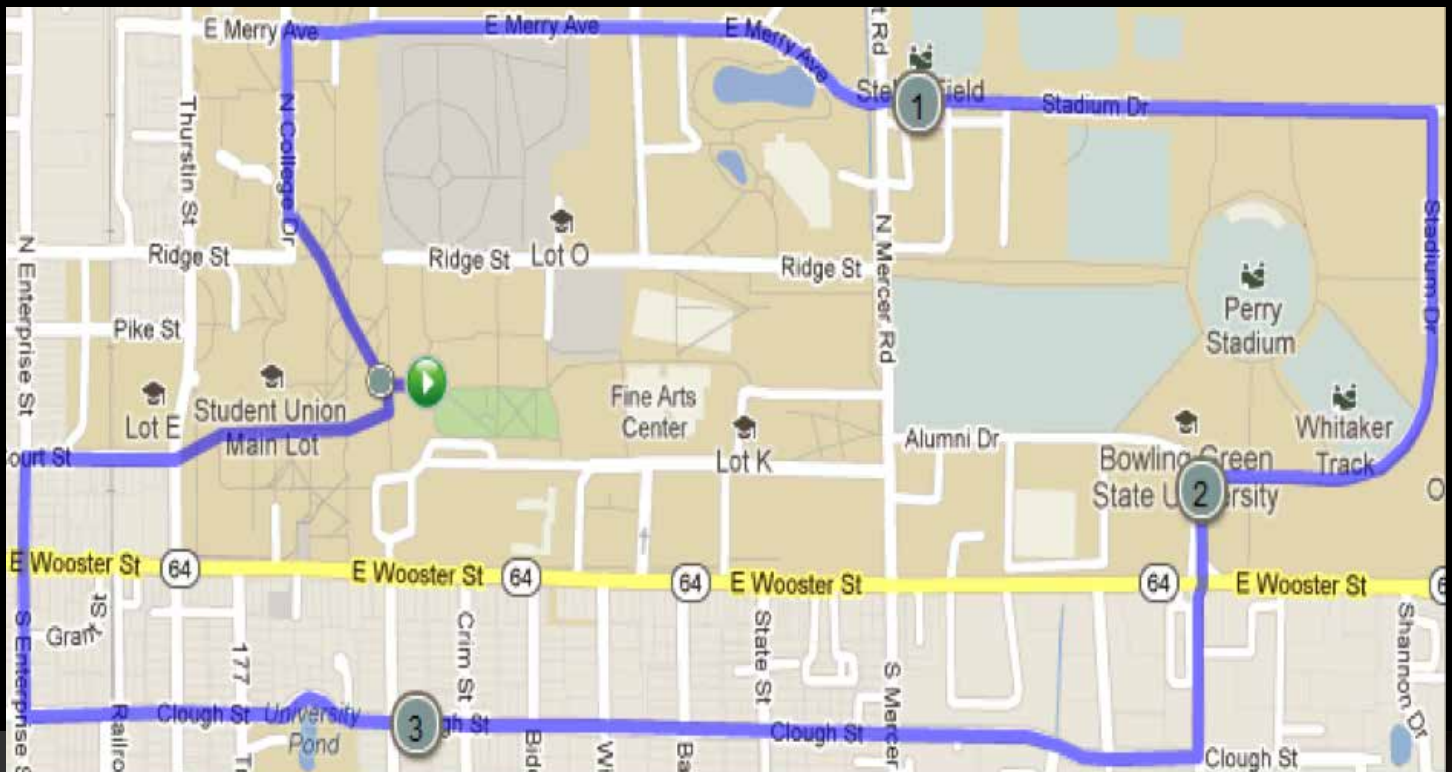

4-MILE ROUTE

1. Start in front of the Education Building.
2. Take the northwest diagonal path through the Union Oval.
3. Turn right (north) on N. College Dr
4. Turn right (east) on E. Merry Ave.
5. Cross N. Mercer to go onto Stadium Dr.
6. Turn right (south) on Stadium Dr at the hill.
7. Follow Stadium Drive around the track to Wooster.
8. Cross Wooster onto Campbell Hill Rd.
9. Turn right (west) on Clough St.
10. Turn right (north) on S. Enterprise St.
11. Cross Wooster and take a right (east) on Court St.
12. Cross Thurstin and go around the Administration Building.
13. Take the path past Williams and University Hall to the front of the Education building.