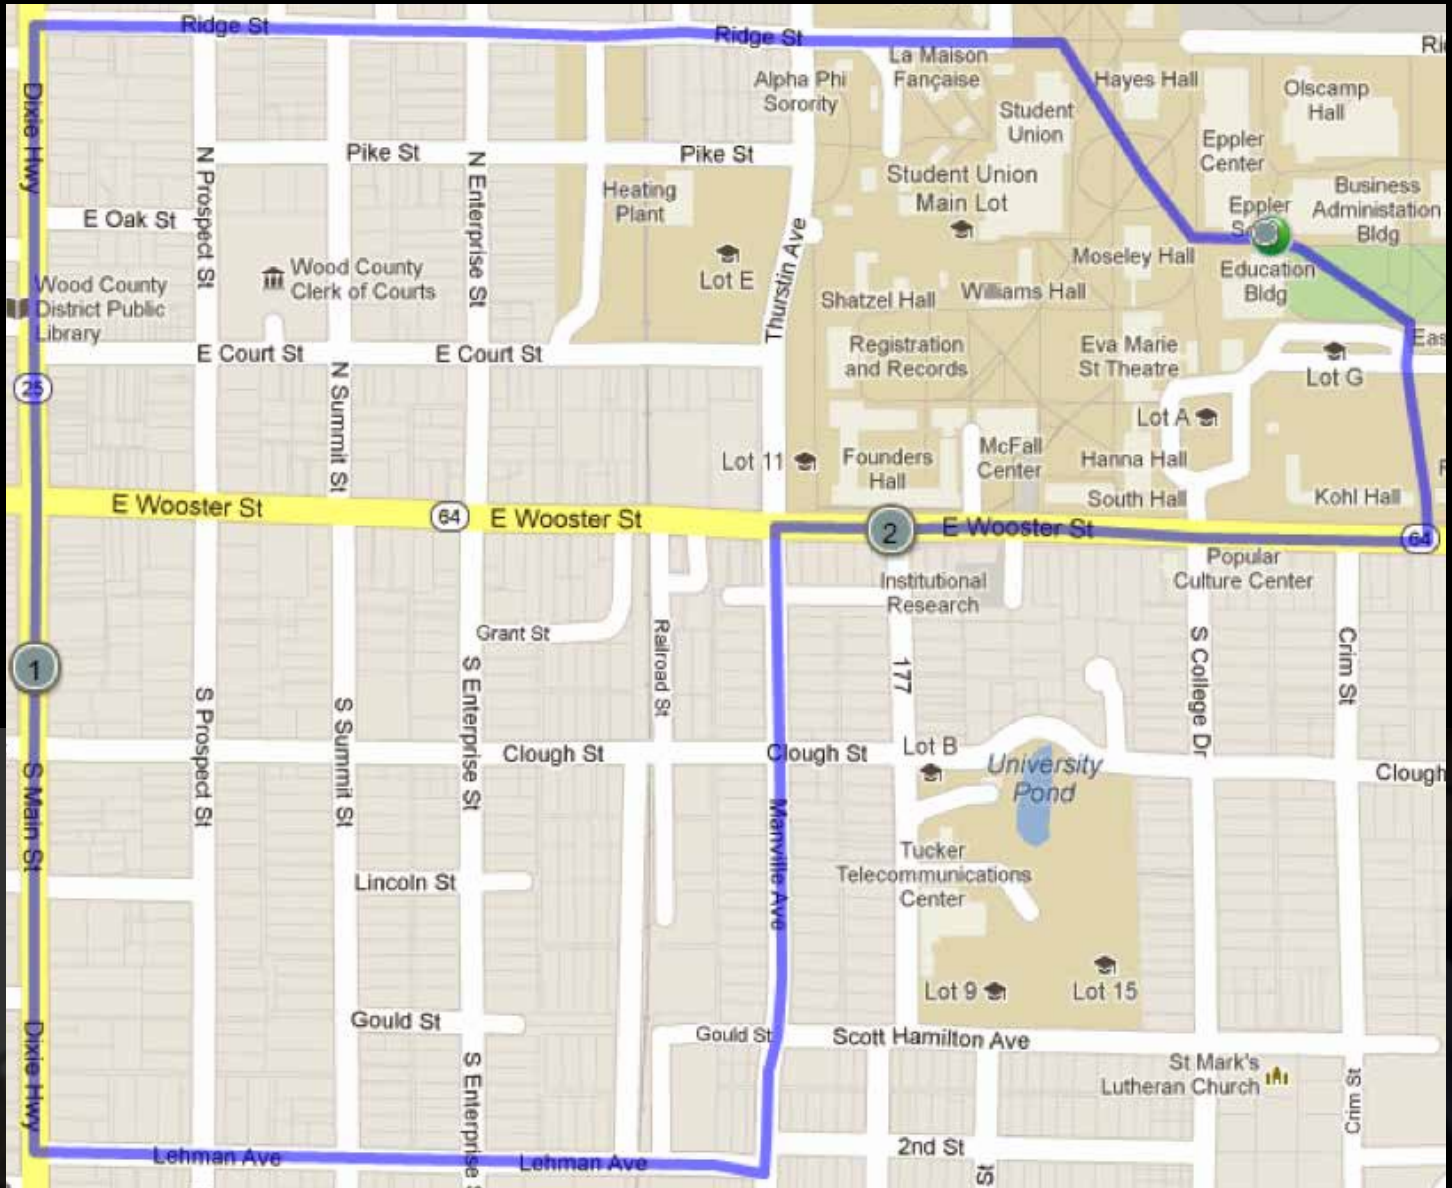

2.5-MILE ROUTE

1. Start at the Education Building.
2. Head west towards the Union Oval.
3. Cut across the Oval to Ridge Street (northwest).
4. Follow Ridge (west) and turn left (south) on Main Street.
5. Turn left (east) on Lehman.
6. Turn left (north) on Manville.
7. Turn right (east) on Wooster.
8. Take a left (north) in between Kohl and Cenntennial Hall.
9. Follow north path through Lot G.
10. Take the diagonal northwest path through the lawn to finish at the Education Building.