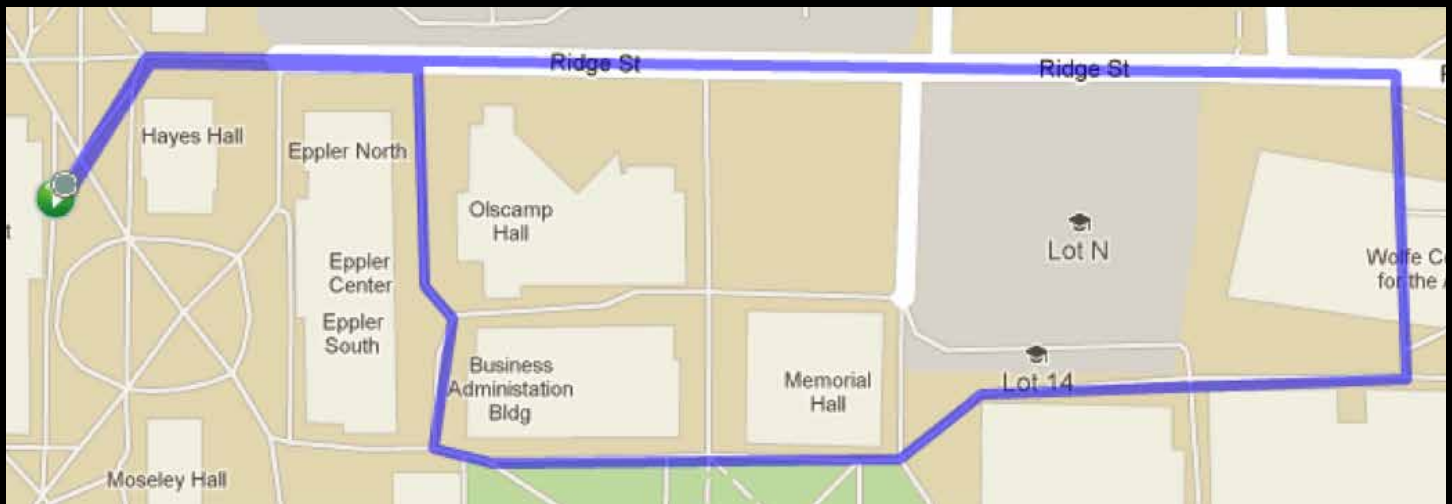

1-MILE ROUTE

1. Start in the front of the Bowen-Thompson Student Union, underneath the clock.
2. Follow the diagonal path toward Overman Hall.
3. Turn right (east) on Ridge Road toward the Wolfe Center for the Arts.
4. Turn right (south) at the Wolfe Center towards the Fine Arts Building.
5. Turn right (west) at the sidewalk in front of the Fine Arts Building.
6. Continue on the sidewalk past Jerome Library, Memorial Hall and the Business Administration Building.
7. Turn right (north) at the Education Building and go between Eppler Complex and Olscamp to Ridge Road.
8. Turn left (west) at Overman Hall and follow the diagonal path back to Bowen-Thompson Student Union.