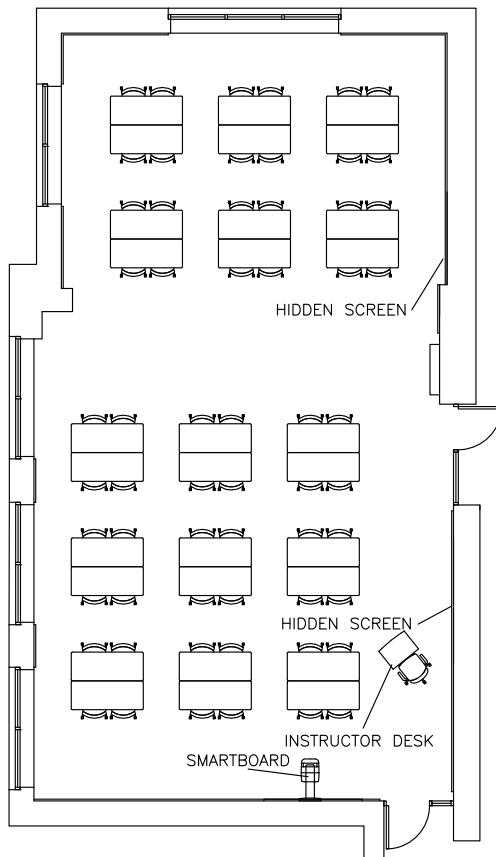

UNIVERSITY HALL 305

ROOM CAPACITY: 60

Note: White Boards around Perimeter of Room