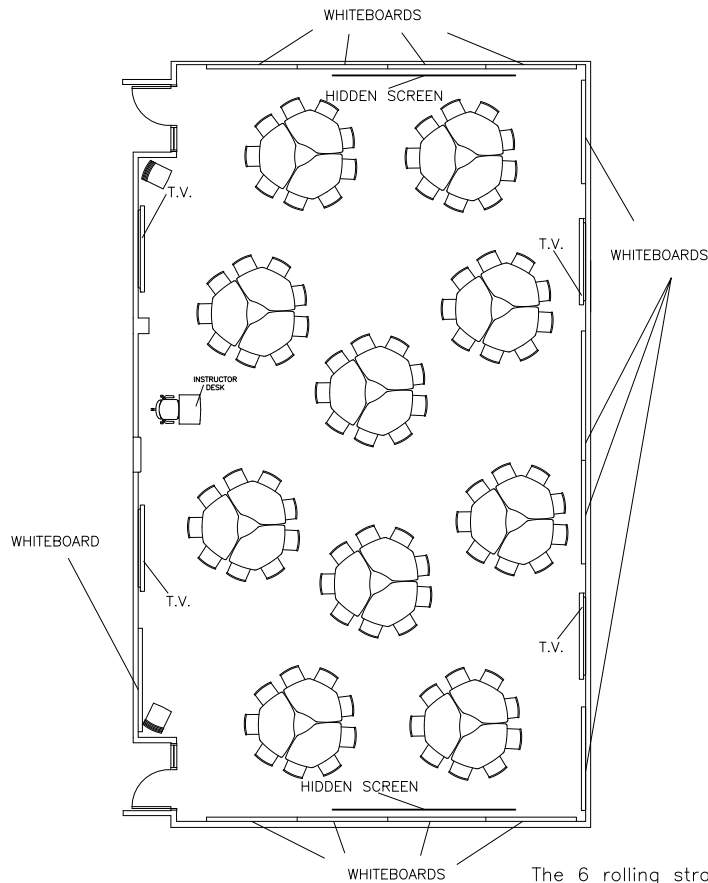

OLSCAMP 225

ROOM CAPACITY: 90

The 6 rolling straight back chairs should remain in room for observers and are not included in the capacity of the room.